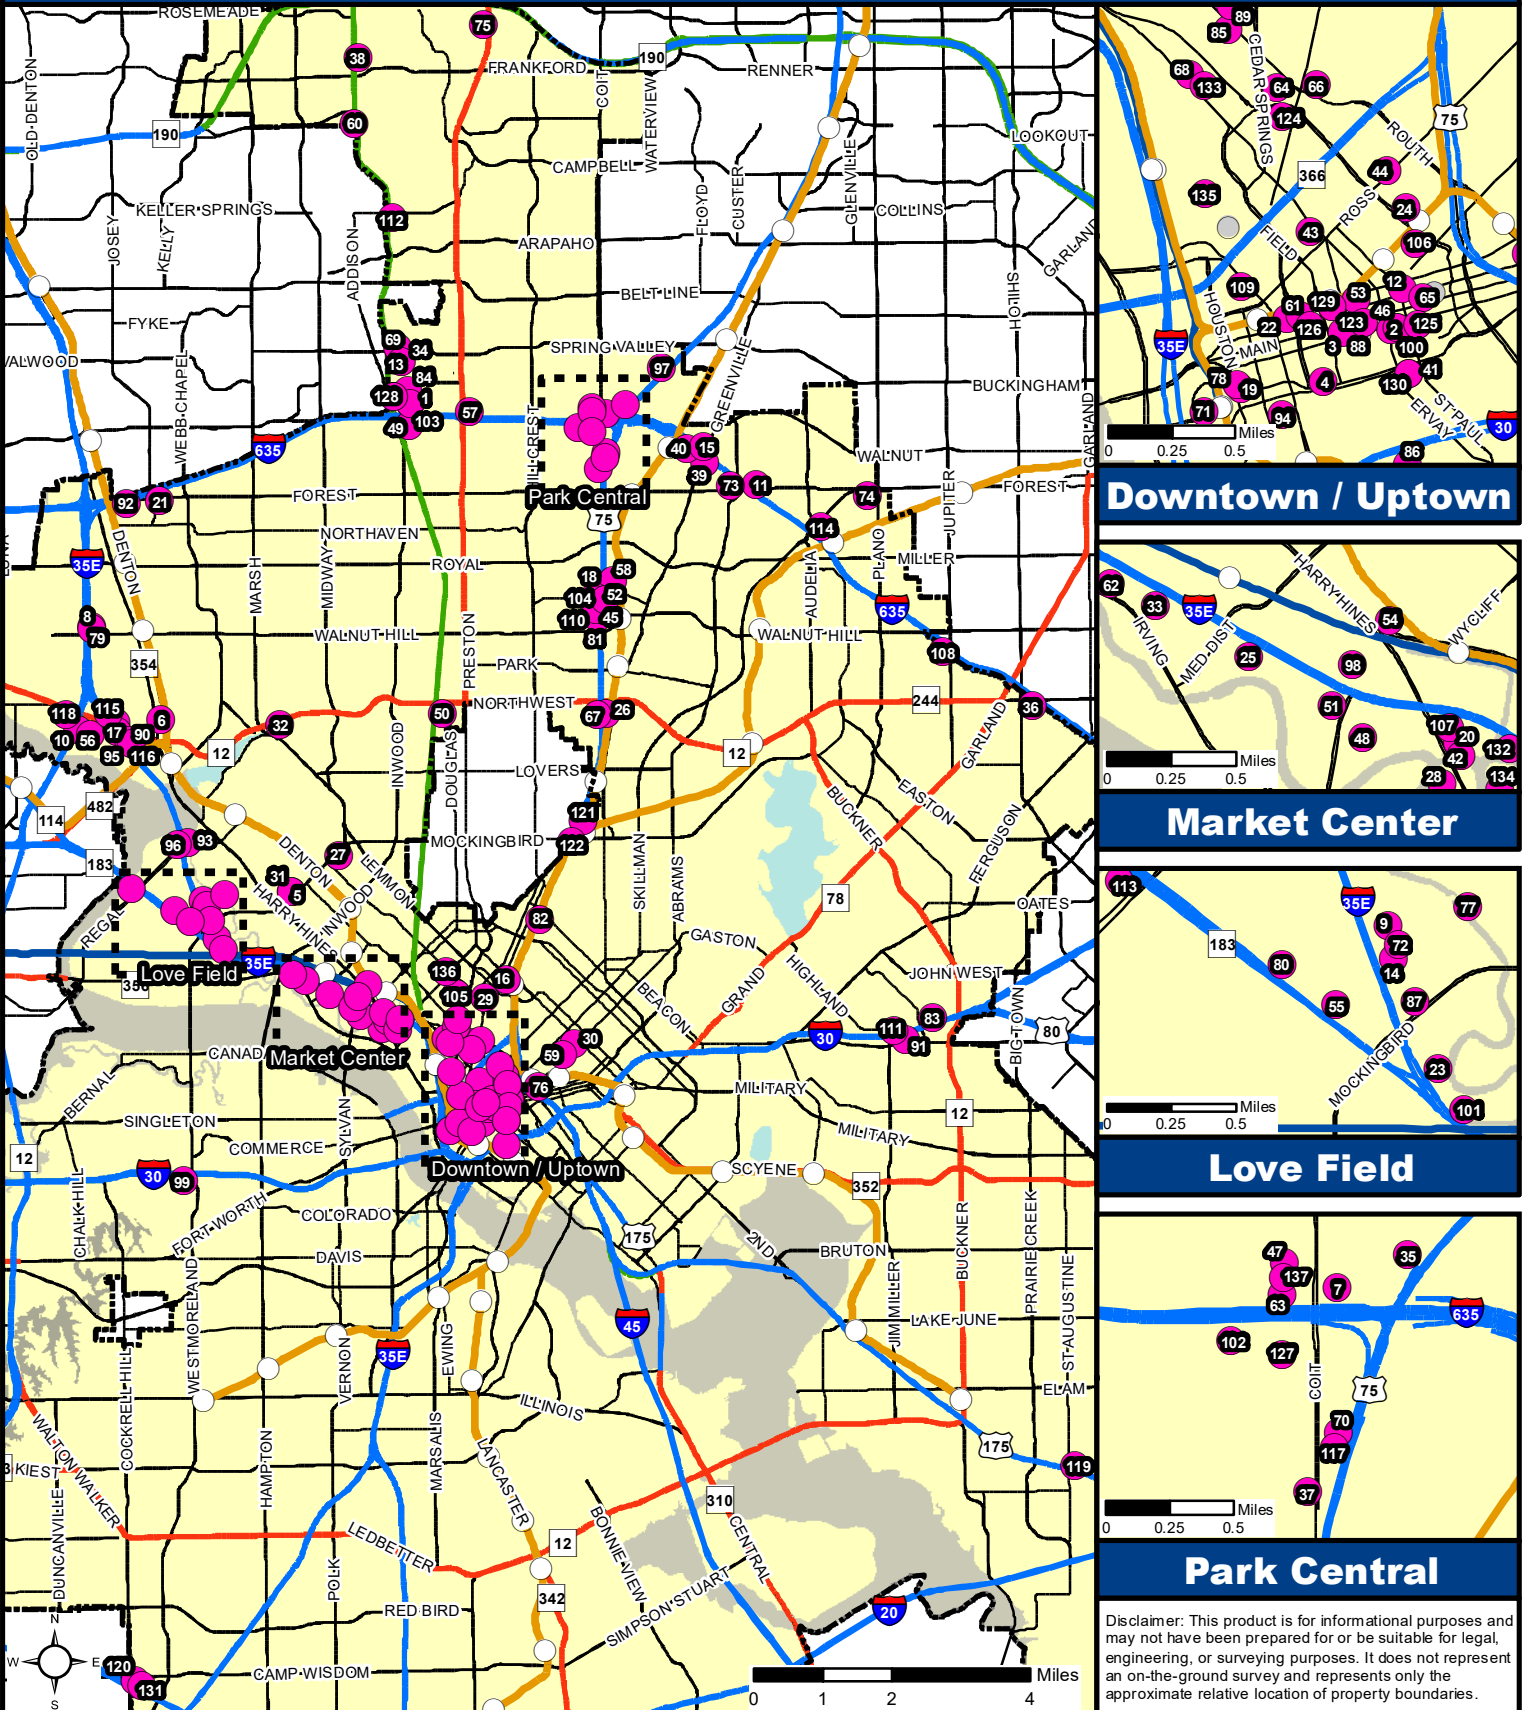

# Exhibit A - Dallas Tourism PID Hotels

**Downtown / Uptown**

**Market Center**

**Love Field**

**Park Central**

Disclaimer: This product is for informational purposes and may not have been prepared for or be suitable for legal, engineering, or surveying purposes. It does not represent an on-the-ground survey and represents only the approximate relative location of property boundaries.

**Legend**

- Rail Station
- Future Station
- Current - FY22-23 Tourism PID Hotel
- Freeway
- Tollway
- DART Light Rail
- Commuter Rail
- Highway
- Arterial
- Escarpment
- Flood Plain
- Lake
- City of Dallas

Source: Hotel List - Dallas CVB, 2022; All Other Data - City of Dallas, 2022.