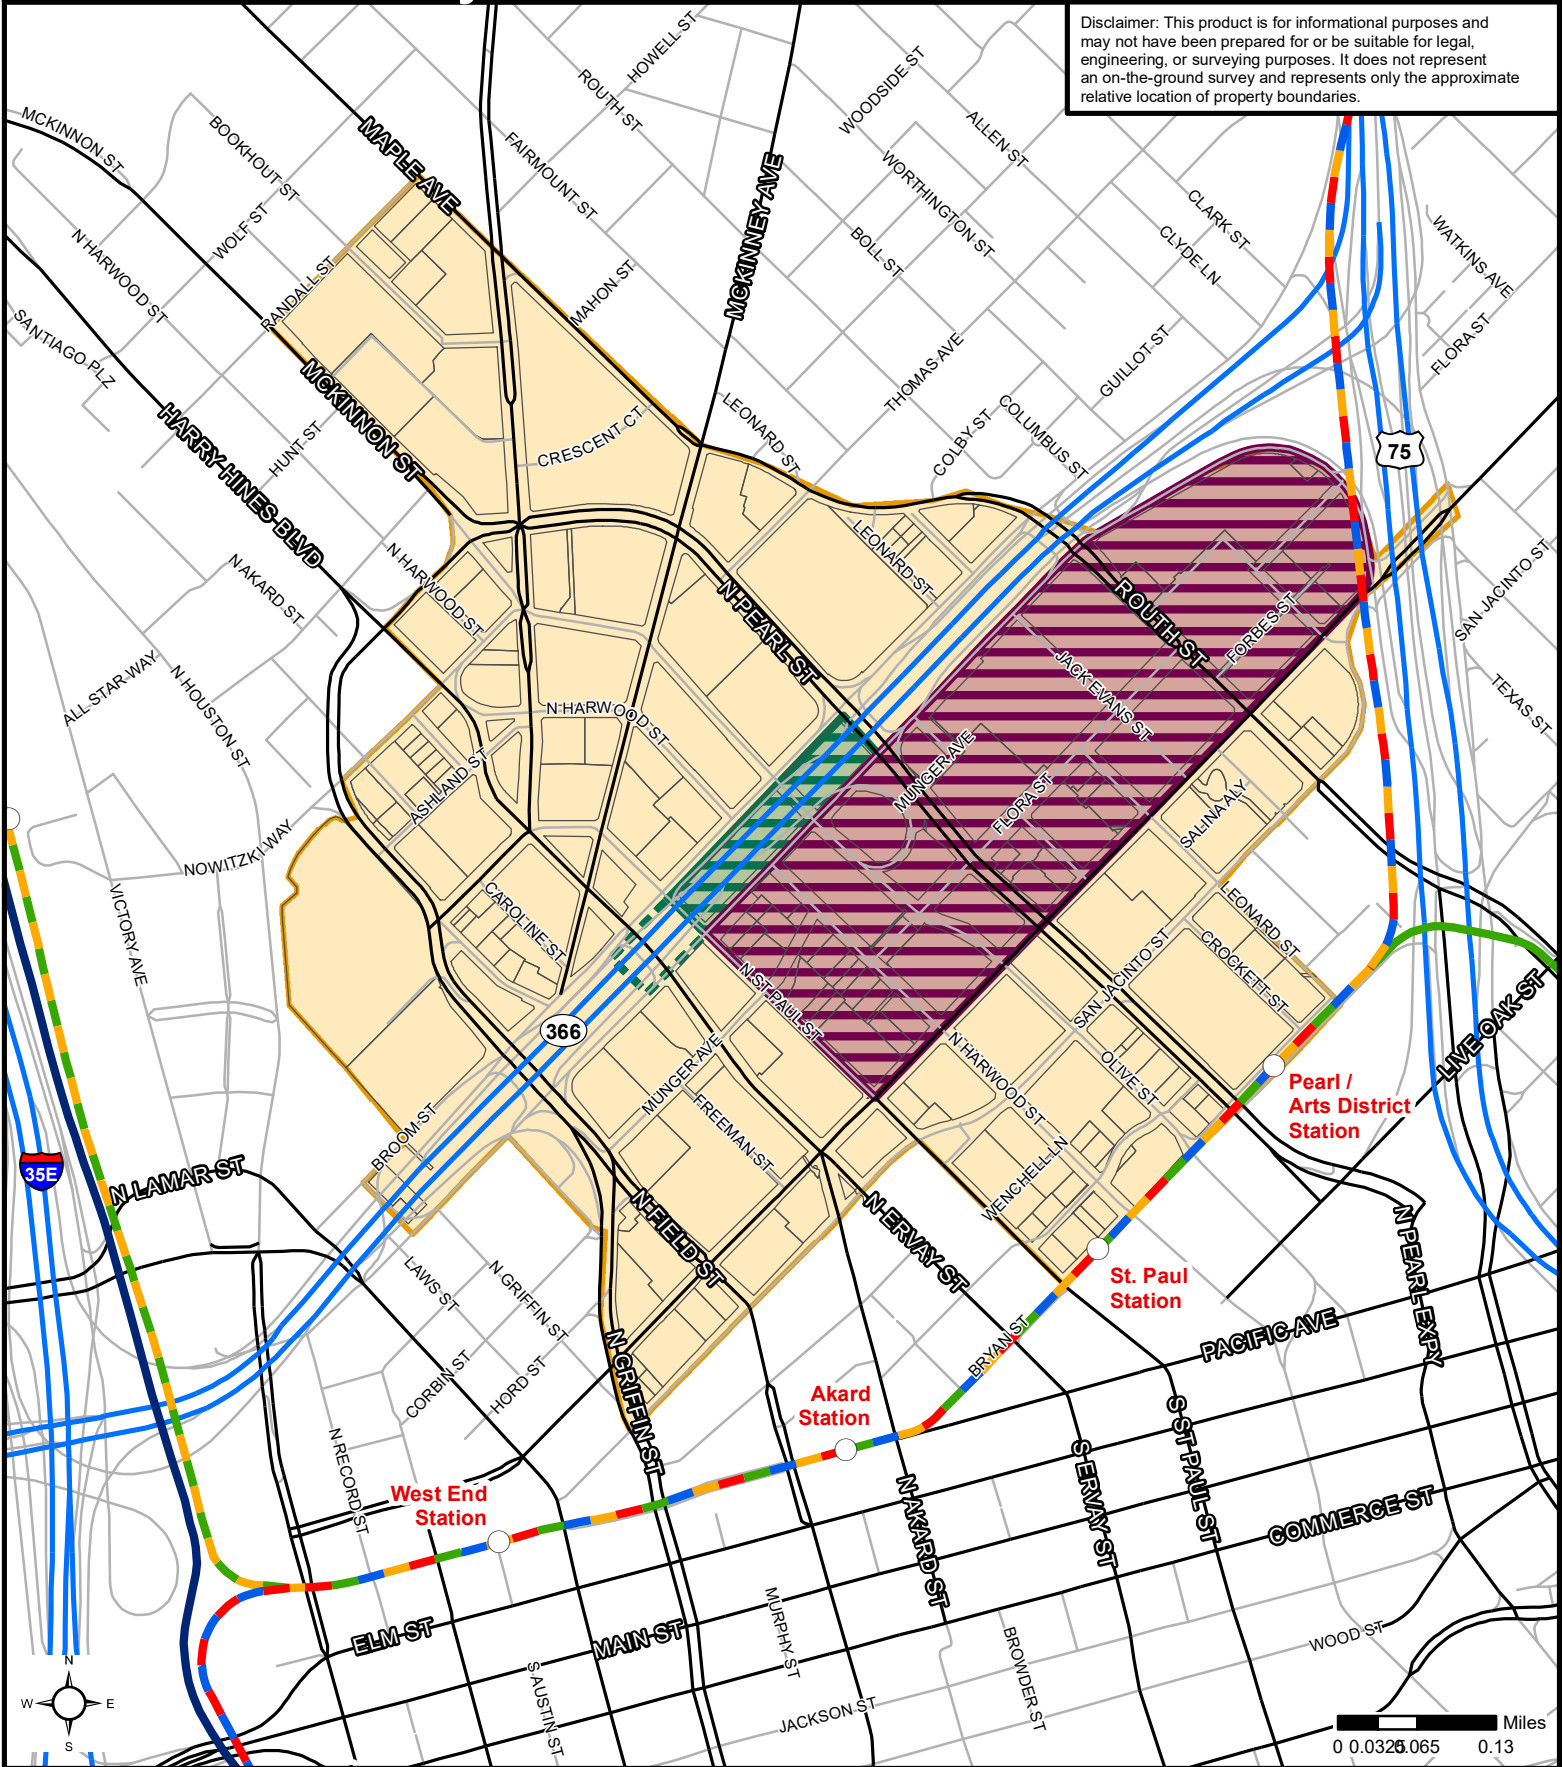

Klyde Warren PID Boundaries

Disclaimer: This product is for informational purposes and may not have been prepared for or be suitable for legal, engineering, or surveying purposes. It does not represent an on-the-ground survey and represents only the approximate relative location of property boundaries.

Legend

- | | | | |
|-----------------------------|---------------------|-----------------|------------------|
| Klyde Warren - 2021 | Dallas Art District | Freeway | Rail Station |
| Tax Parcels - 2021 | Klyde Warren Park | Tollway | DART Red Line |
| Klyde Warren Park Phase 2.0 | Arterial | Highway | DART Blue Line |
| Local Streets | Commuter Rail | DART Green Line | DART Orange Line |