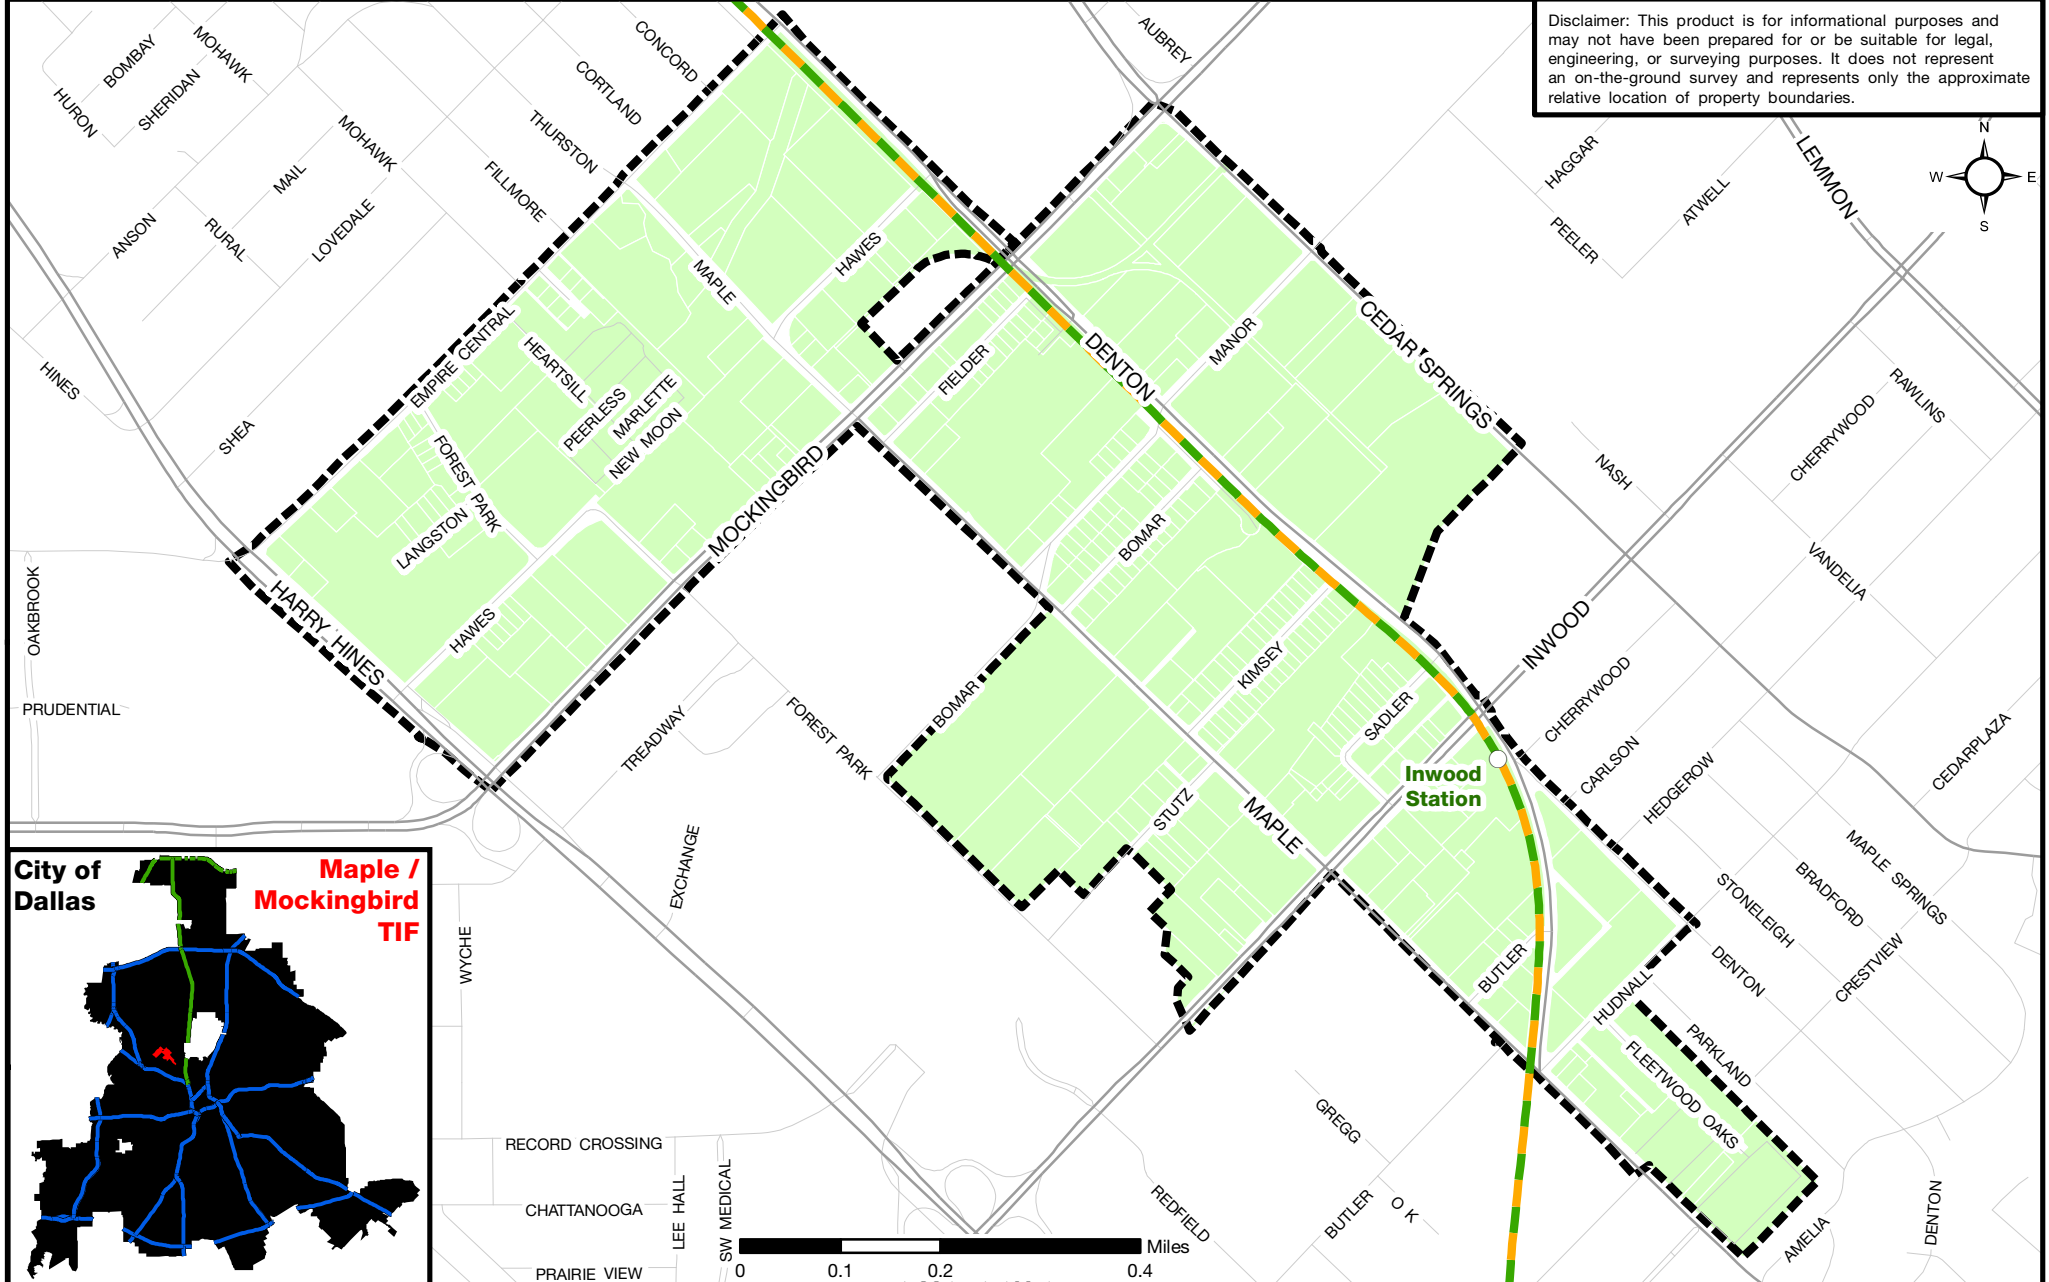

Maple / Mockingbird TIF District

Disclaimer: This product is for informational purposes and may not have been prepared for or be suitable for legal, engineering, or surveying purposes. It does not represent an on-the-ground survey and represents only the approximate relative location of property boundaries.

Legend

- Maple / Mockingbird TIF Parcel
- Maple / Mockingbird TIF Boundary
- Rail Station
- DART Green Line
- DART Orange Line
- Arterial
- Local Road

DALLAS ECONOMIC DEVELOPMENT
 Research & Information Division
 214.670.1685
 dallas-ecodev.org

Source: Parcel Data - DCAD, 2009; All Other Data - City of Dallas, 2011

Created: 3.16.10, Updated: 9.1.11 - TIF_MapleMockingbird.TCG