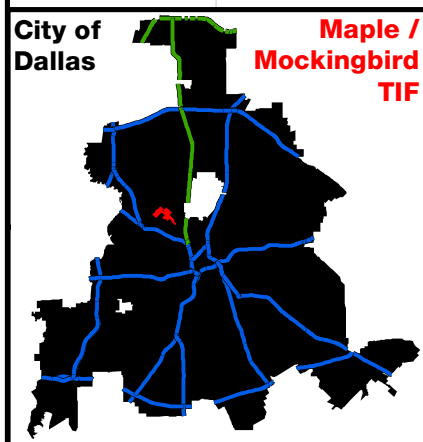

Maple / Mockingbird TIF District

Disclaimer: This product is for informational purposes and may not have been prepared for or be suitable for legal, engineering, or surveying purposes. It does not represent an on-the-ground survey and represents only the approximate relative location of property boundaries.

Legend

- Maple / Mockingbird TIF Parcel
- Maple / Mockingbird TIF Boundary
- Rail Station
- DART Green Line
- DART Orange Line
- Arterial
- Local Road

DALLAS ECONOMIC DEVELOPMENT
 Research & Information Division
 214.670.1685
 dallas-ecodev.org