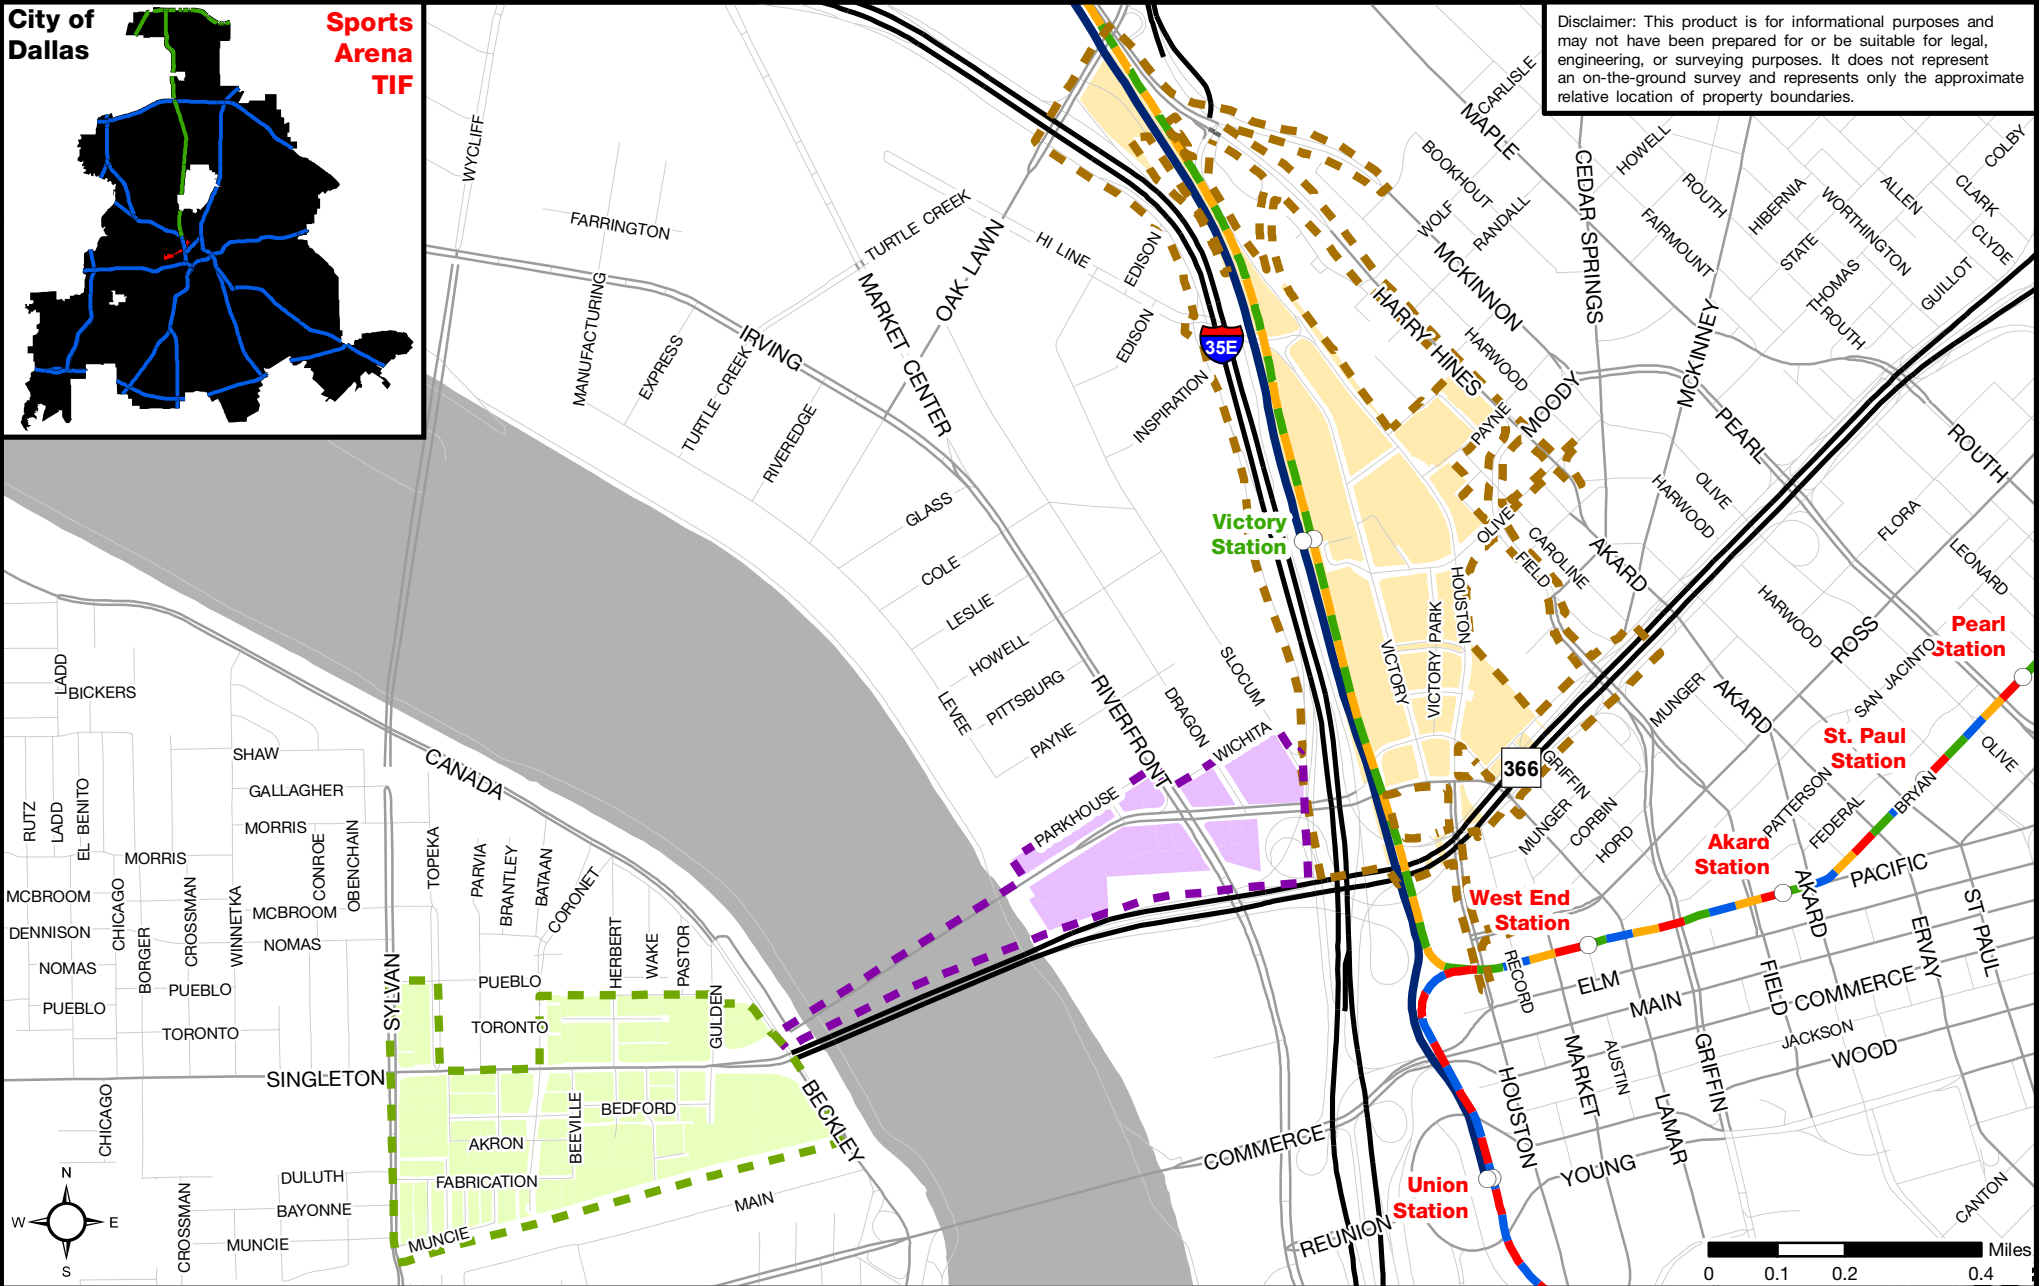

# Sports Arena TIF District

**Sports  
Arena  
TIF**

Disclaimer: This product is for informational purposes and may not have been prepared for or be suitable for legal, engineering, or surveying purposes. It does not represent an on-the-ground survey and represents only the approximate relative location of property boundaries.

**DALLAS ECONOMIC DEVELOPMENT**  
 Research & Information Division  
 214.670.1685  
 dallas-ecodev.org  
 Created 6.15.12, Last Updated 1.4.13 - TIF\_SportsArena.TCG

**Legend**

- Riverfront Gateway Subdistrict Parcel
- Victory Subdistrict Parcel
- West Dallas Subdistrict Parcel
- Riverfront Gateway Subdistrict
- Victory Subdistrict
- West Dallas Subdistrict
- Rail Station
- DART Red Line
- DART Blue Line
- DART Green Line
- DART Orange Line
- Trinity Railway Express
- Freeway or Tollway
- Highway
- Arterial
- Local Road
- Flood Plain