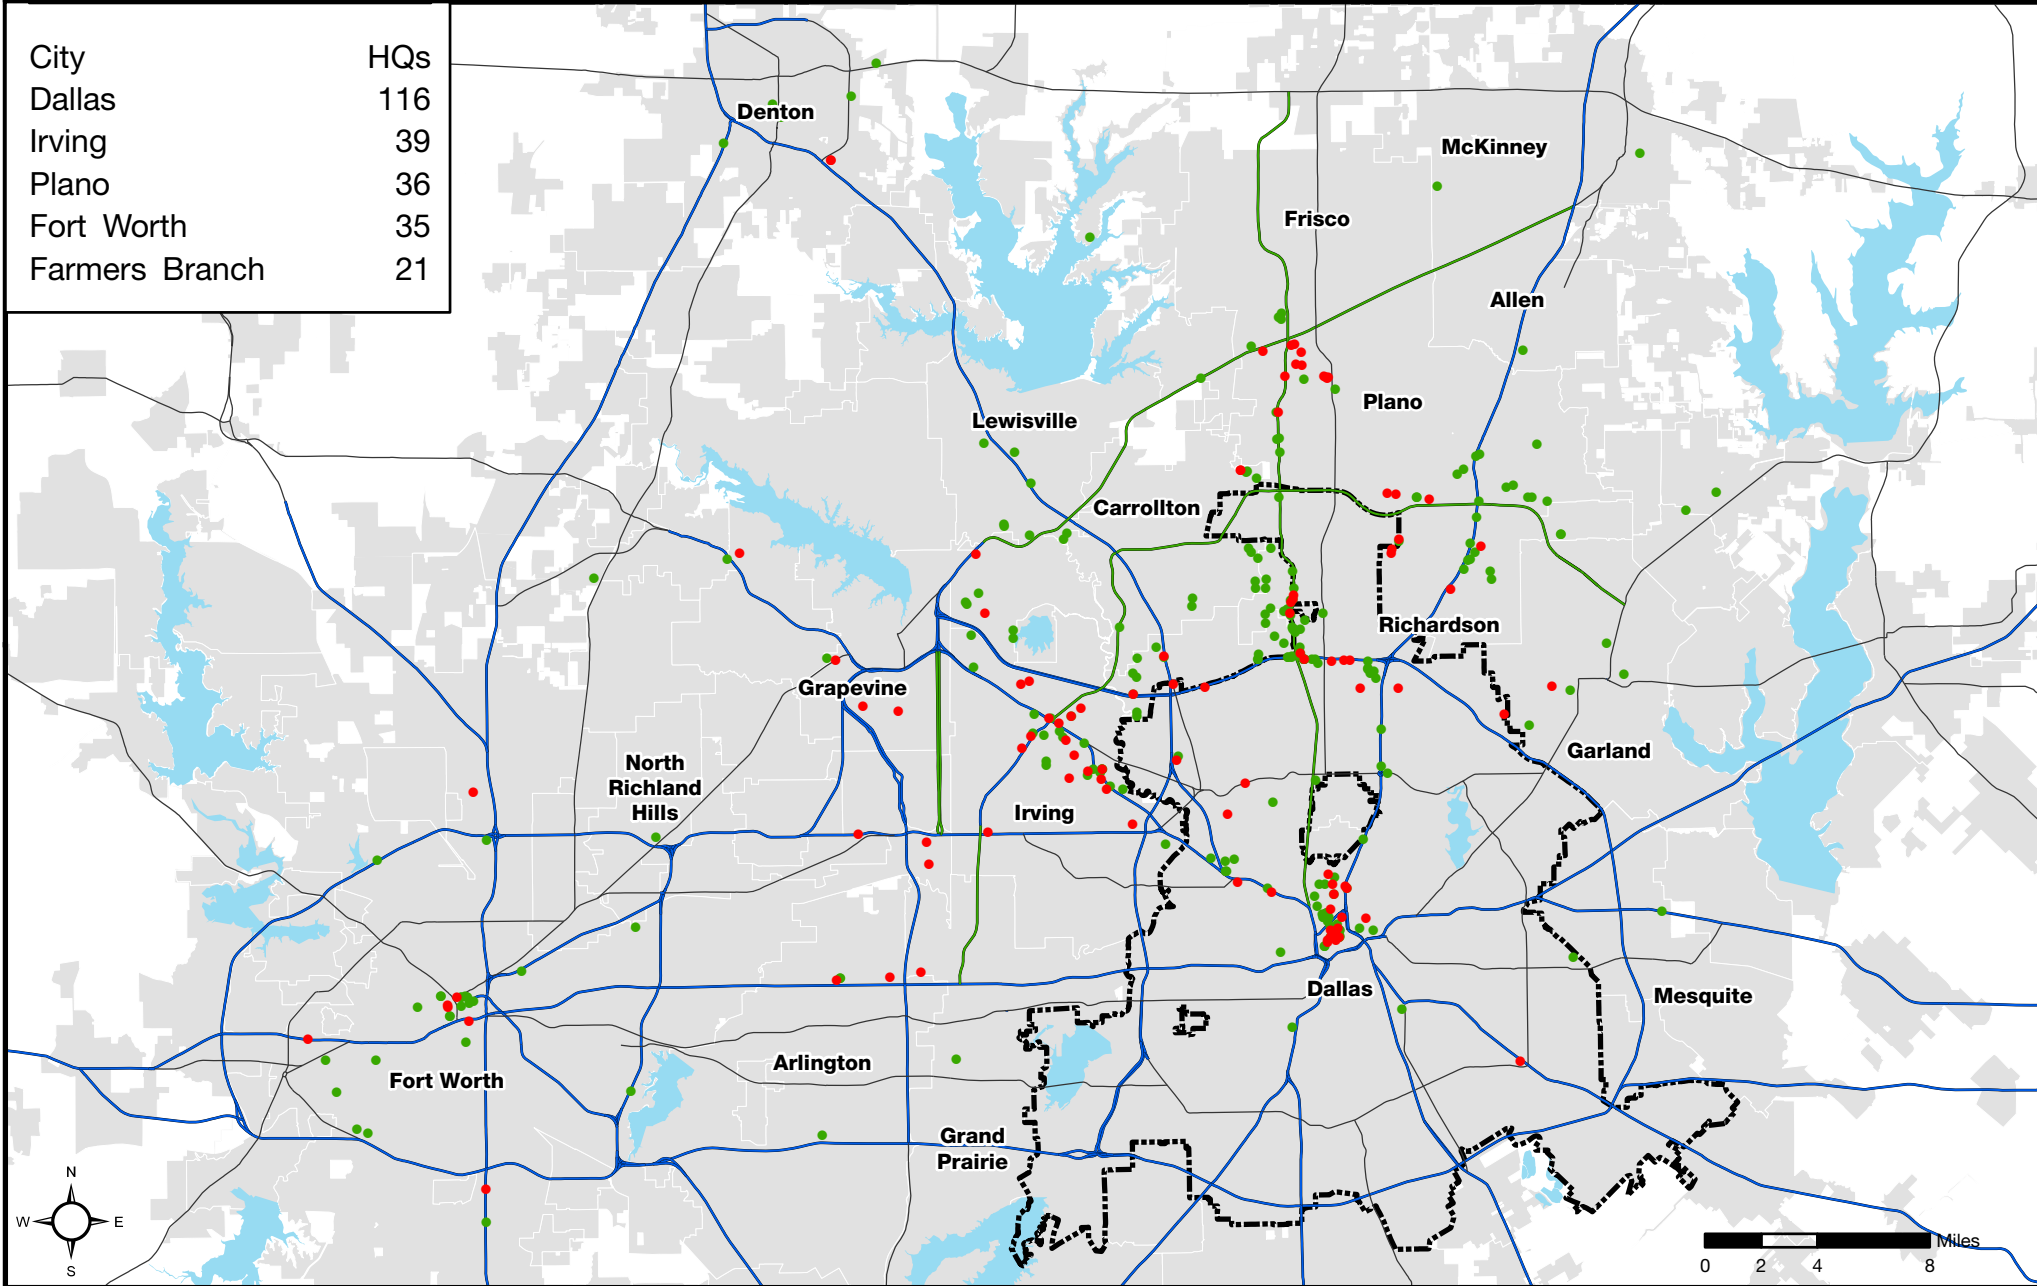

DFW Headquarters: 2010

City	HQs
Dallas	116
Irving	39
Plano	36
Fort Worth	35
Farmers Branch	21

**DALLAS
ECONOMIC
DEVELOPMENT**

Research & Information Division
214.670.1685
dallas-ecodev.org

Legend

- Freeway
- Highway
- Tollway
- City of Dallas
- Lake
- CMSA Cities
- Global Employees**
- 9 - 4,000
- 4,001 - 301,000