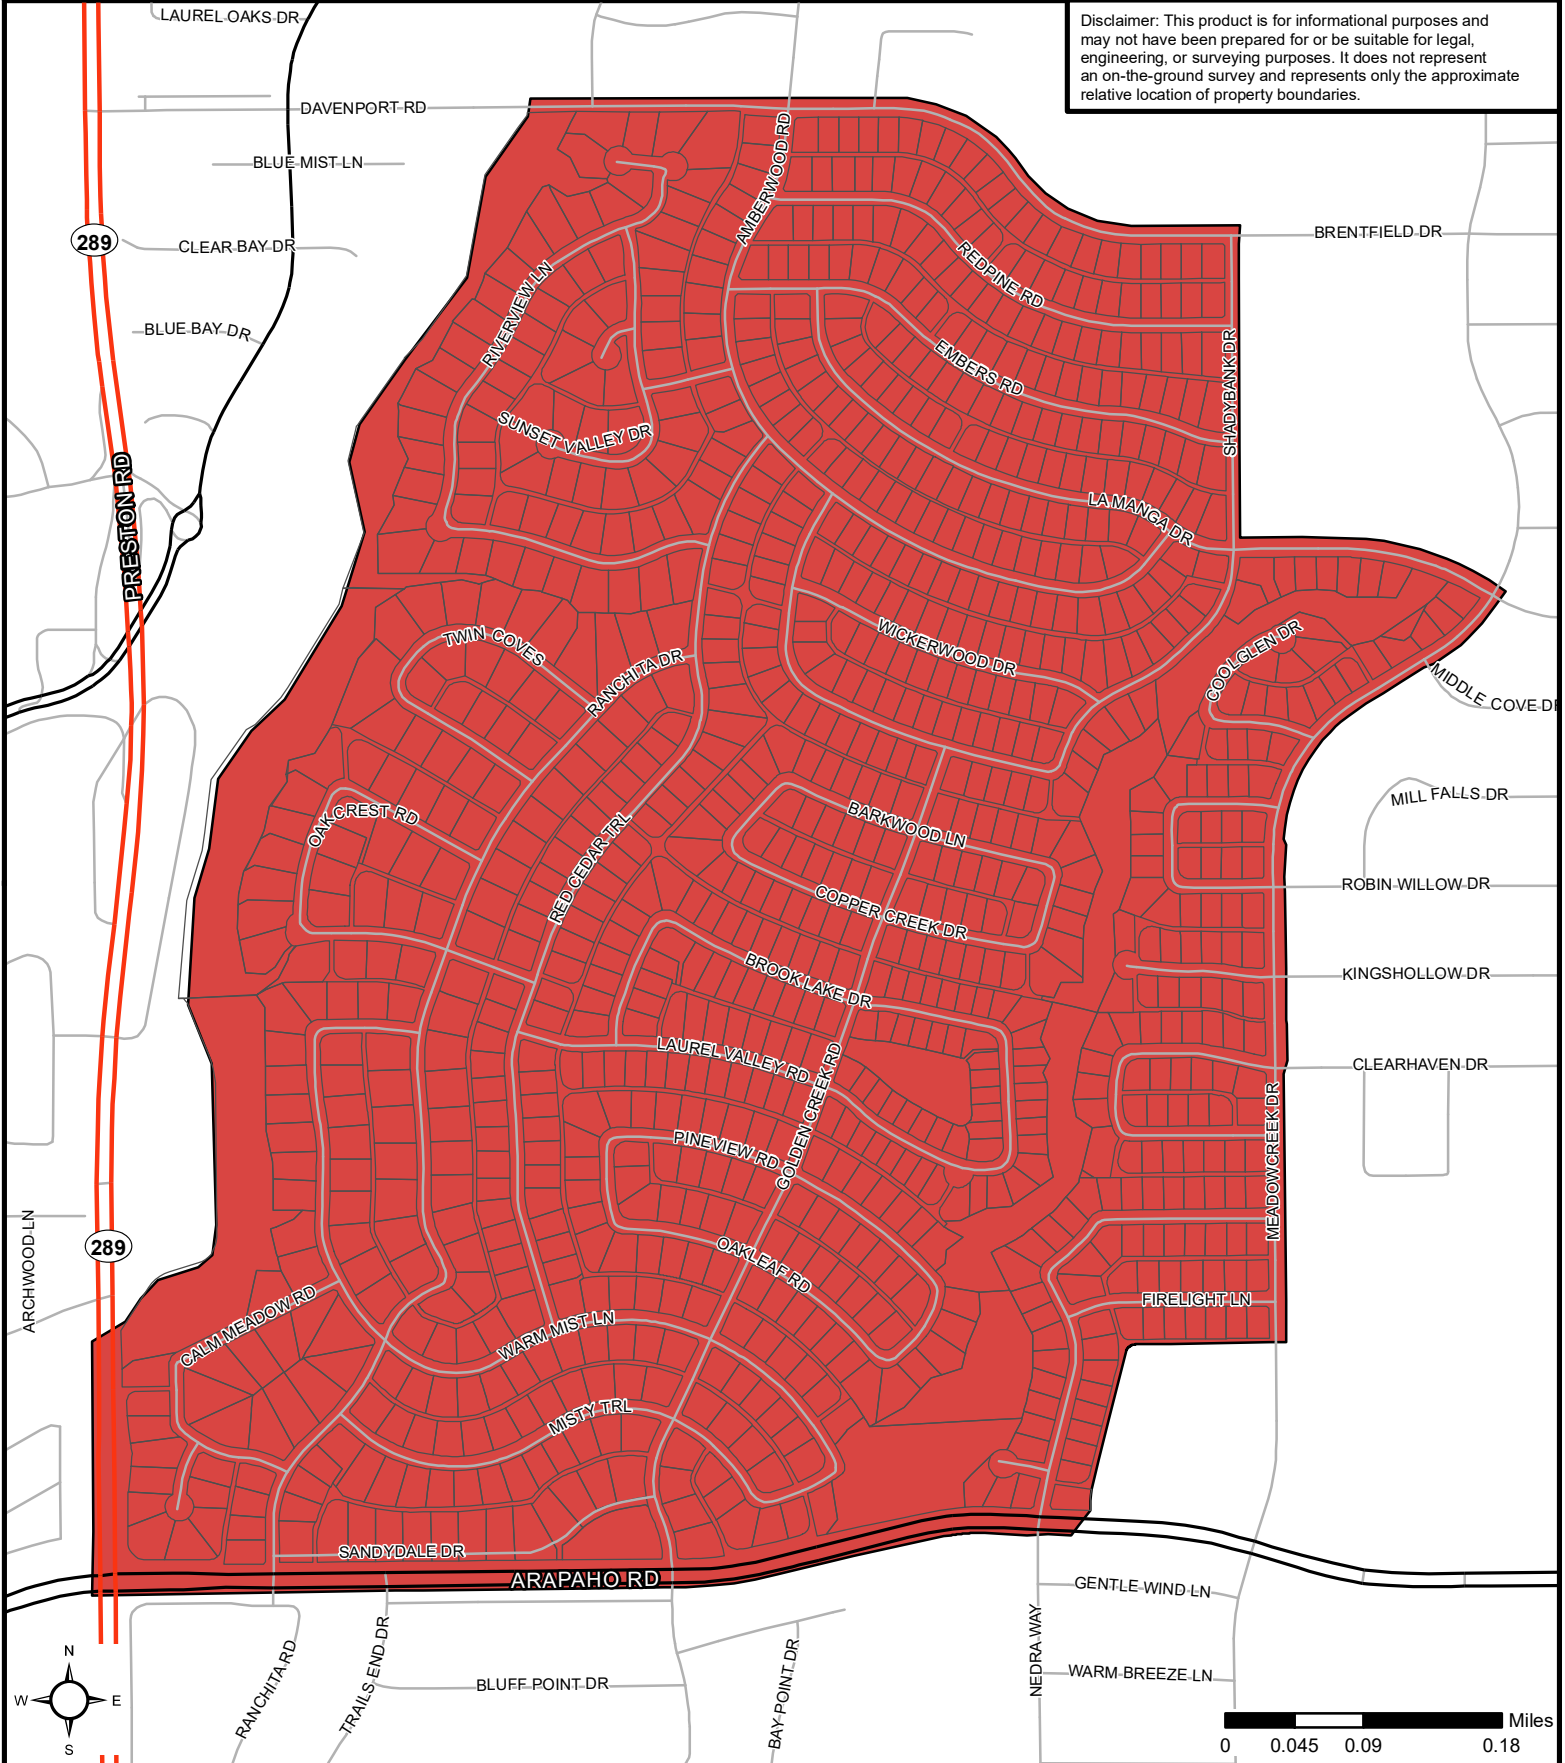

Prestonwood PID Boundaries

Disclaimer: This product is for informational purposes and may not have been prepared for or be suitable for legal, engineering, or surveying purposes. It does not represent an on-the-ground survey and represents only the approximate relative location of property boundaries.

Legend

- Prestonwood - 2021
- Tax Parcels - 2021

- Freeway
- Tollway
- Highway
- Arterial
- Local Streets
- DART Red Line
- DART Blue Line
- DART Green Line
- DART Orange Line
- Commuter Rail
- Rail Station