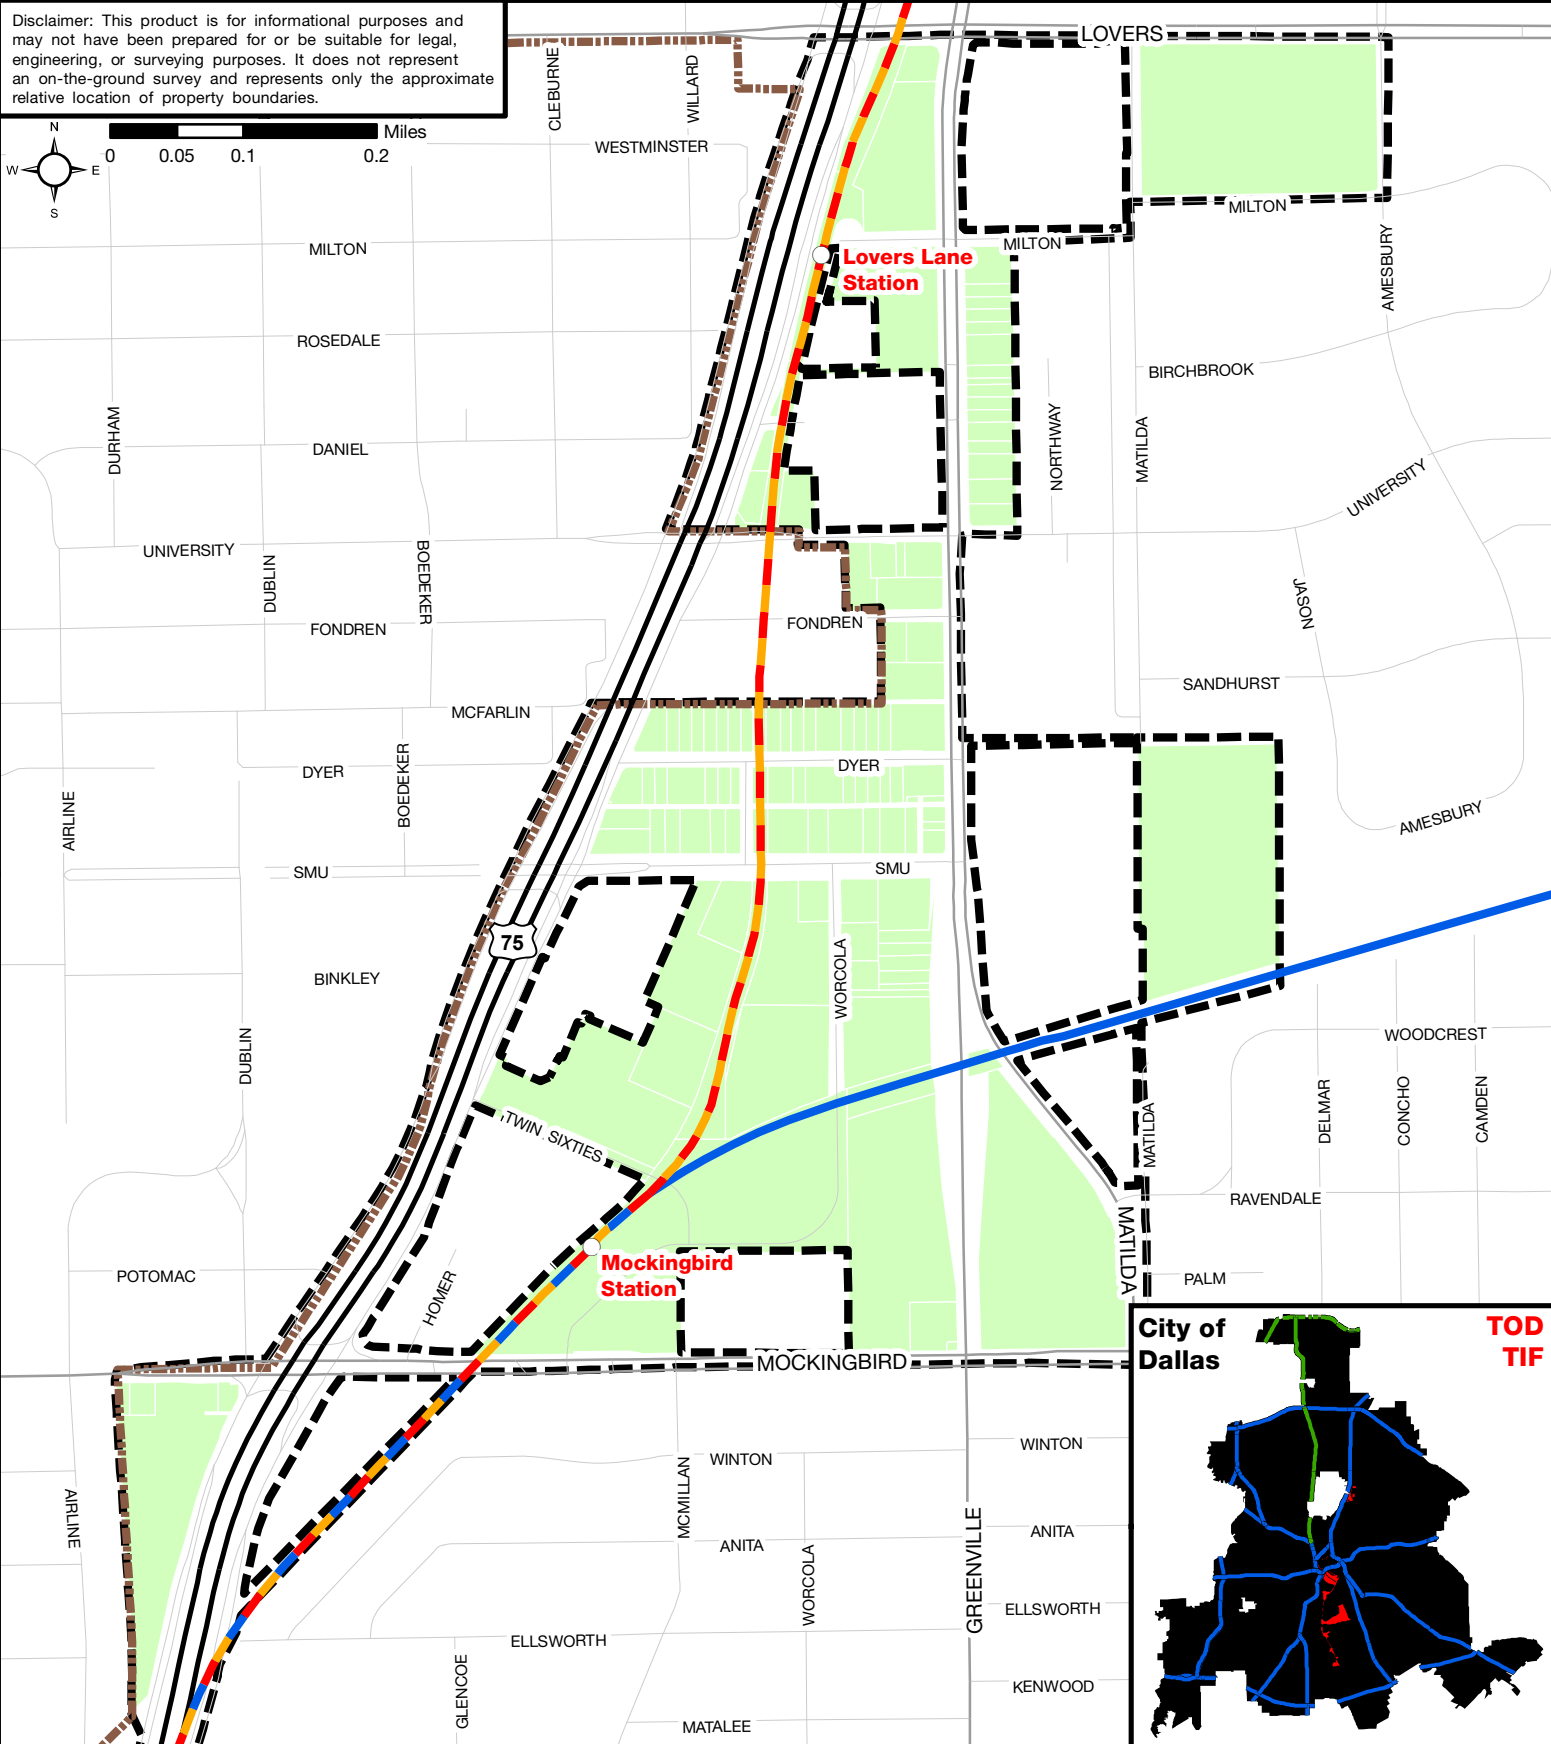

TOD TIF: Mockingbird / Lovers Lane Subdistrict

Disclaimer: This product is for informational purposes and may not have been prepared for or be suitable for legal, engineering, or surveying purposes. It does not represent an on-the-ground survey and represents only the approximate relative location of property boundaries.

DALLAS ECONOMIC DEVELOPMENT
 Research & Information Division
 214.670.1685
 dallas-ecodev.org

Legend

- TOD TIF Parcel
- TOD TIF Boundary
- Rail Station
- DART Red Line
- DART Blue Line
- DART Orange Line
- Freeway or Tollway
- Arterial
- Local Road
- City of Dallas