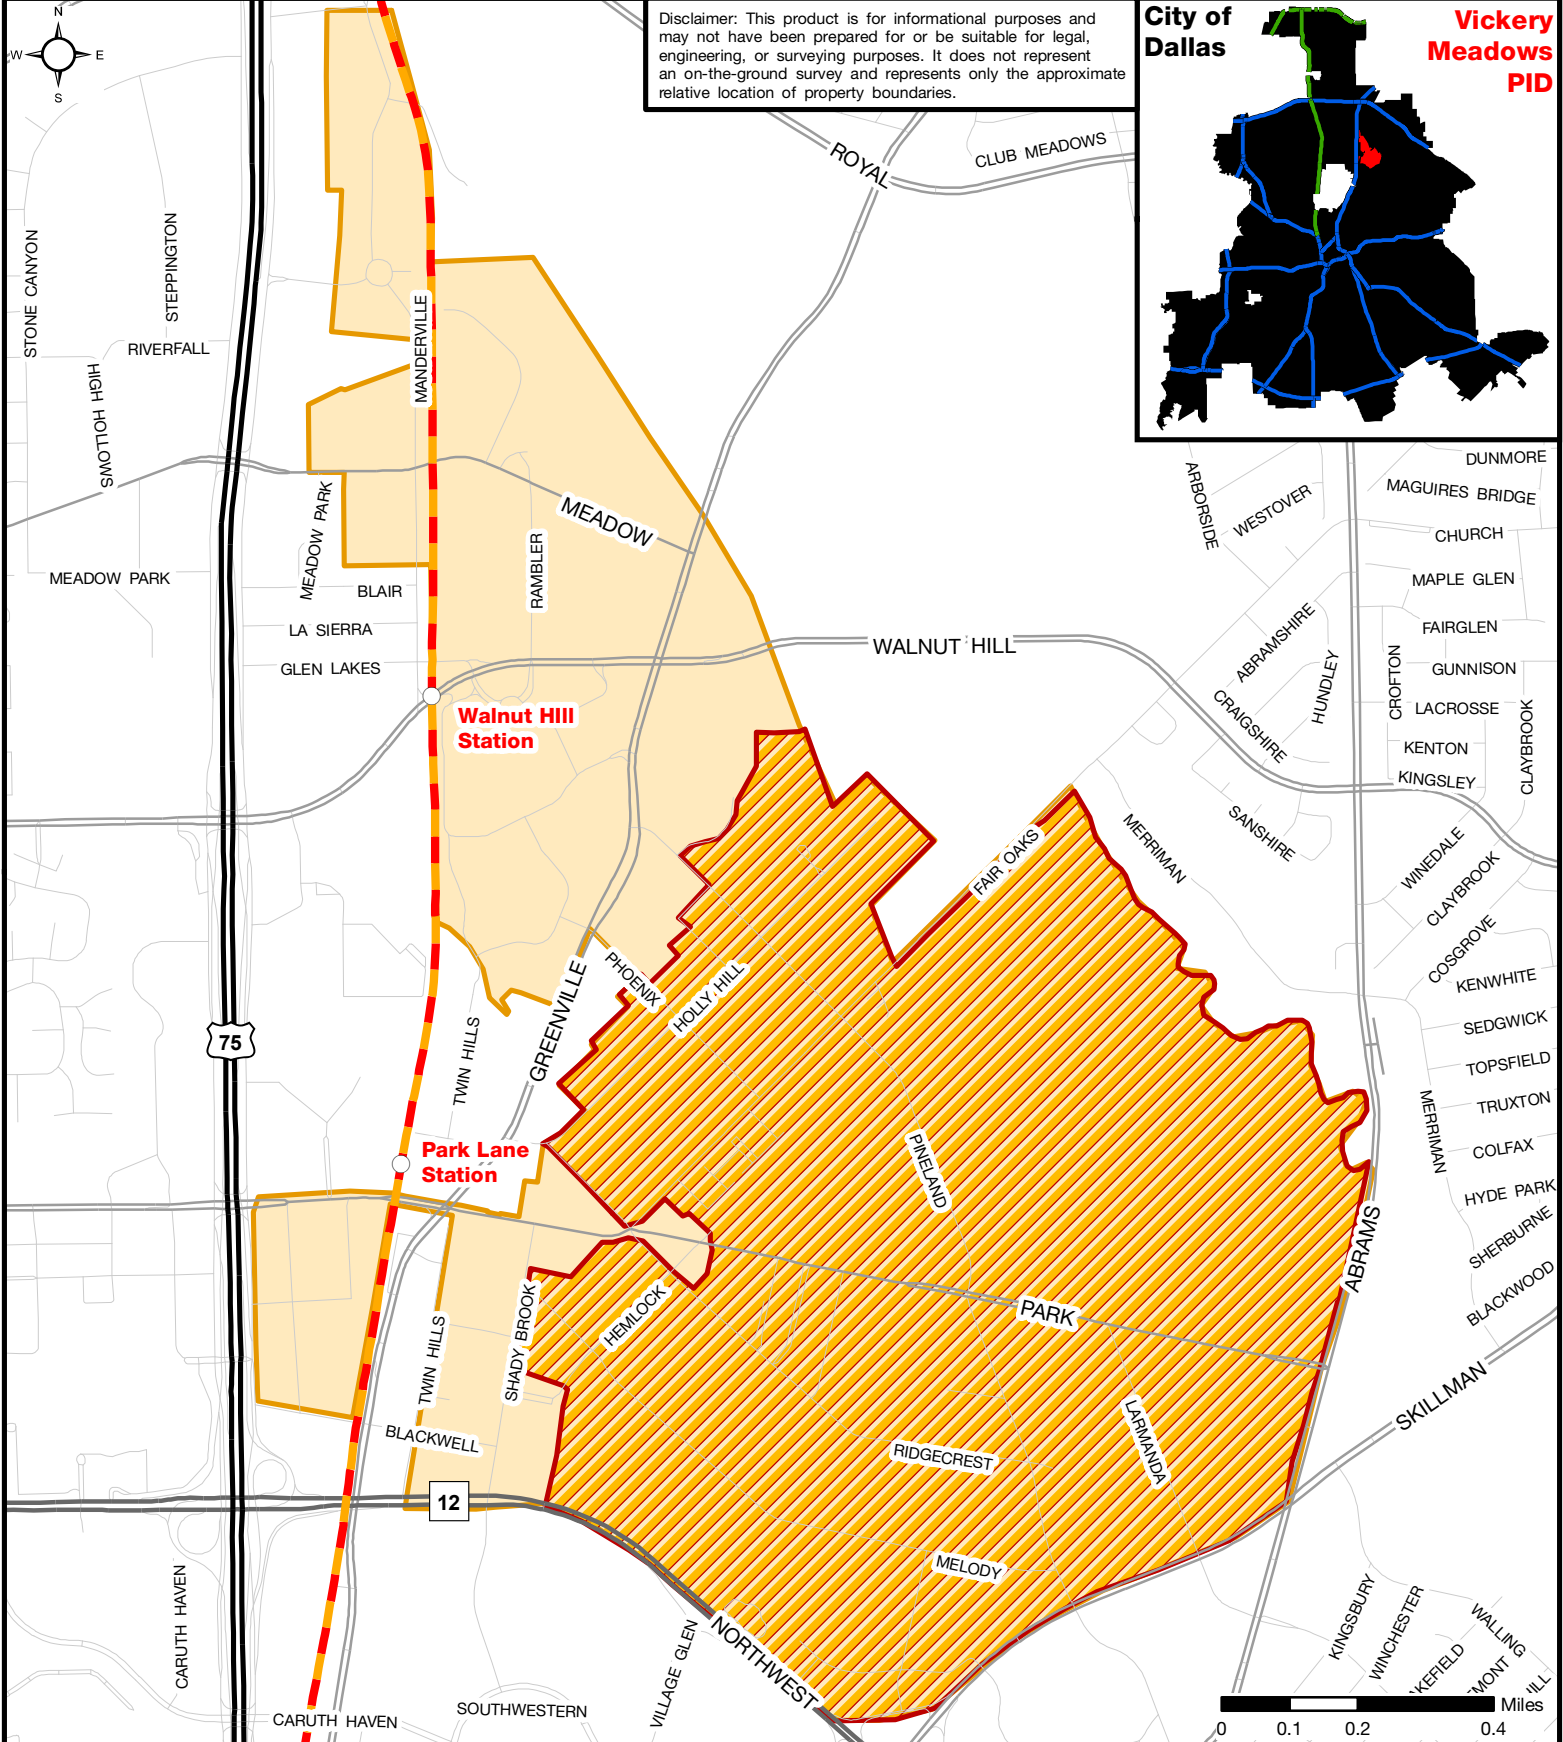

Vickery Meadows Public Improvement District

Disclaimer: This product is for informational purposes and may not have been prepared for or be suitable for legal, engineering, or surveying purposes. It does not represent an on-the-ground survey and represents only the approximate relative location of property boundaries.

DALLAS ECONOMIC DEVELOPMENT

Research & Information Division
214.670.1685
dallas-ecodev.org

Legend

-  Vickery Meadows PID Premium
-  Vickery Meadows PID
-  Rail Station
-  DART Red Line
-  DART Orange Line
-  Freeway or Tollway
-  Highway
-  Arterial
-  Local Road