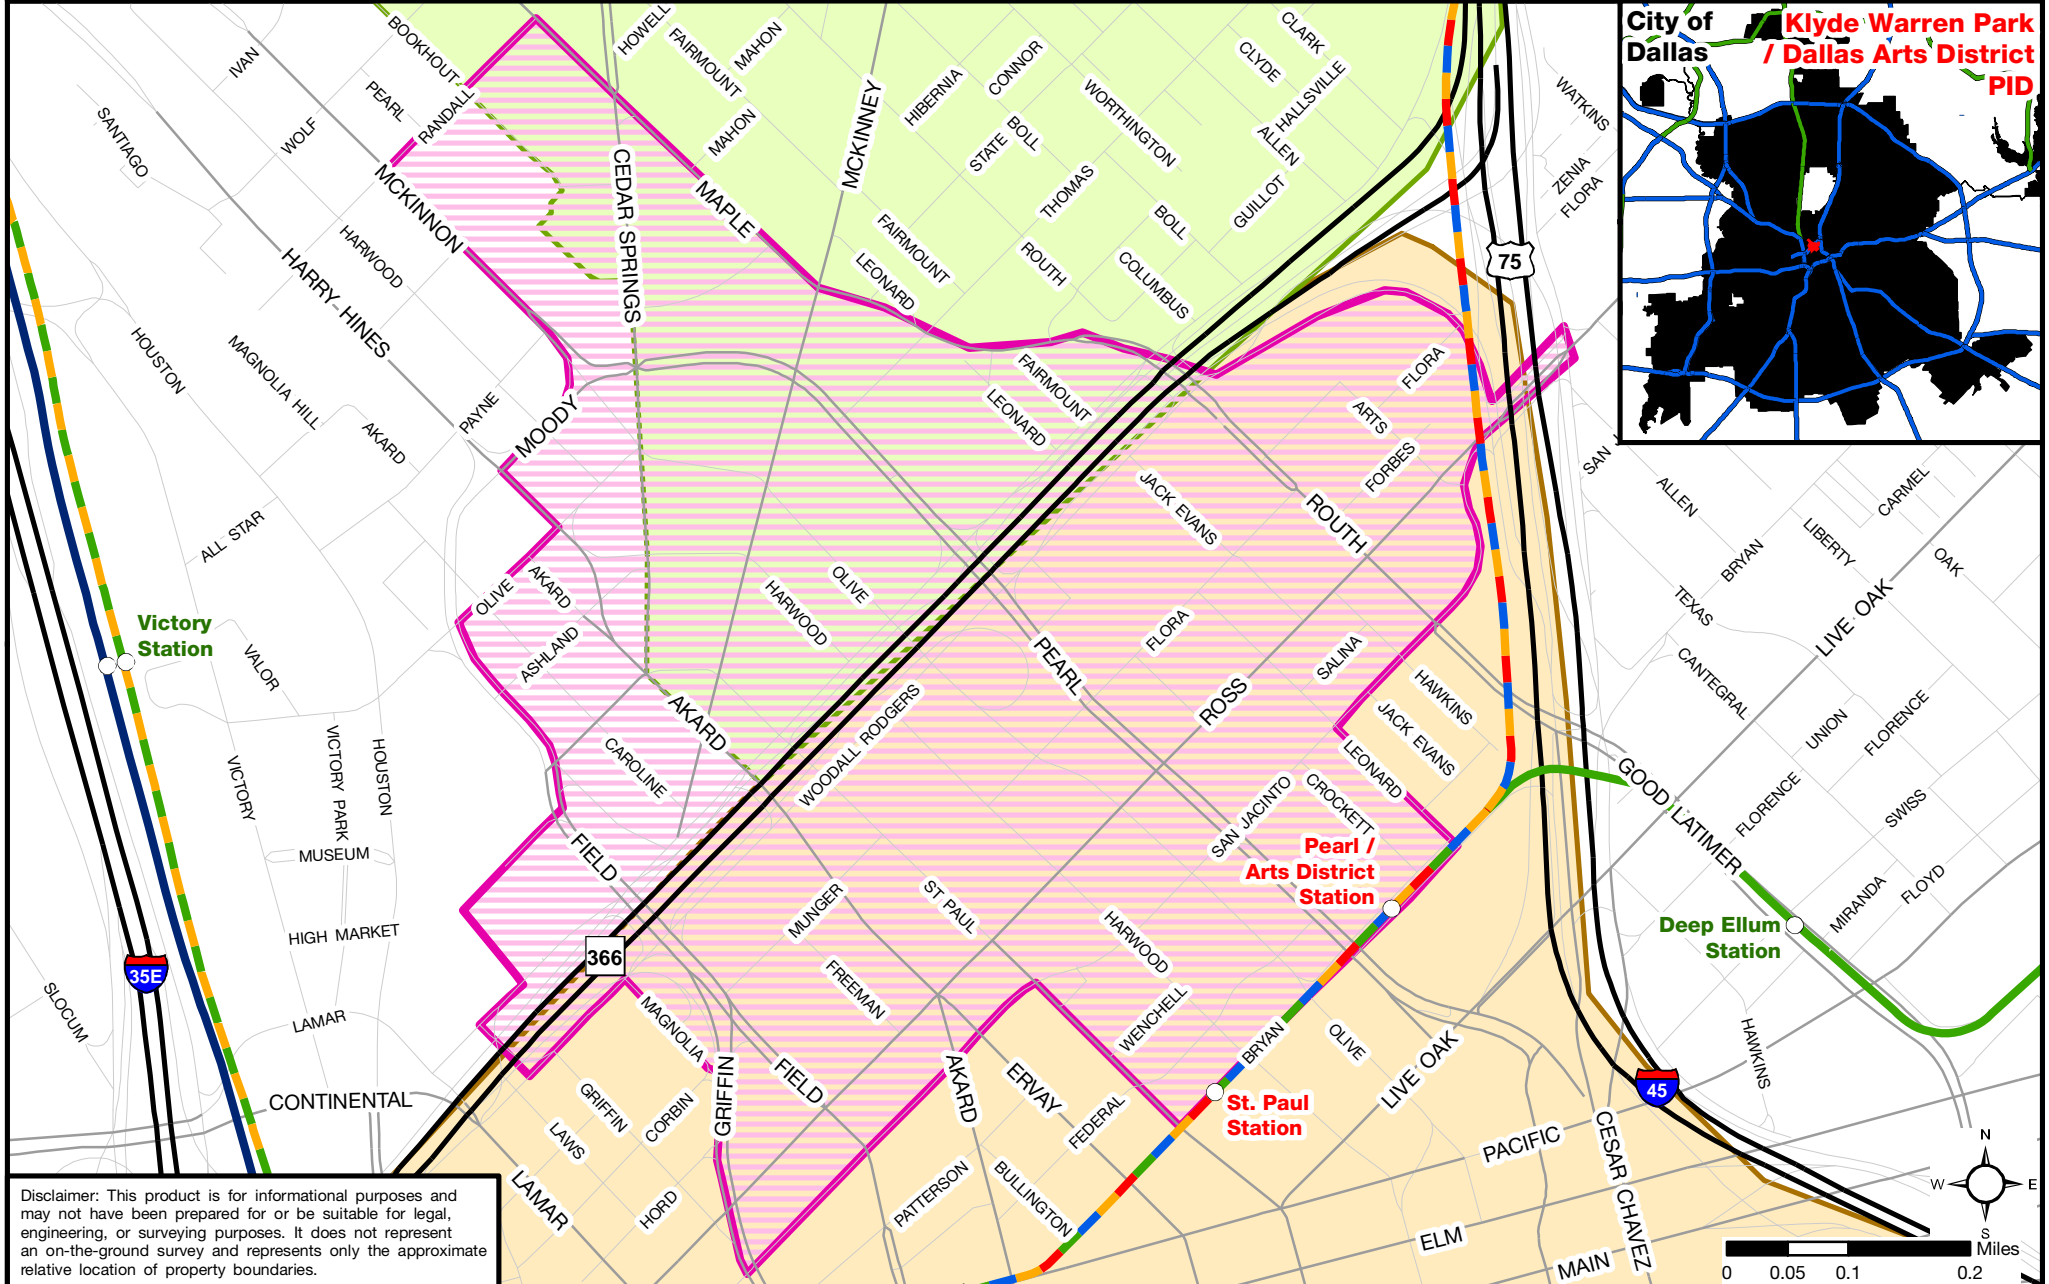

Klyde Warren Park / Dallas Arts District Public Improvement District

Disclaimer: This product is for informational purposes and may not have been prepared for or be suitable for legal, engineering, or surveying purposes. It does not represent an on-the-ground survey and represents only the approximate relative location of property boundaries.

DART Blue Line

DART Green Line

DART Orange Line

Trinity Railway Express

Freeway or Tollway

Arterial

Local Road