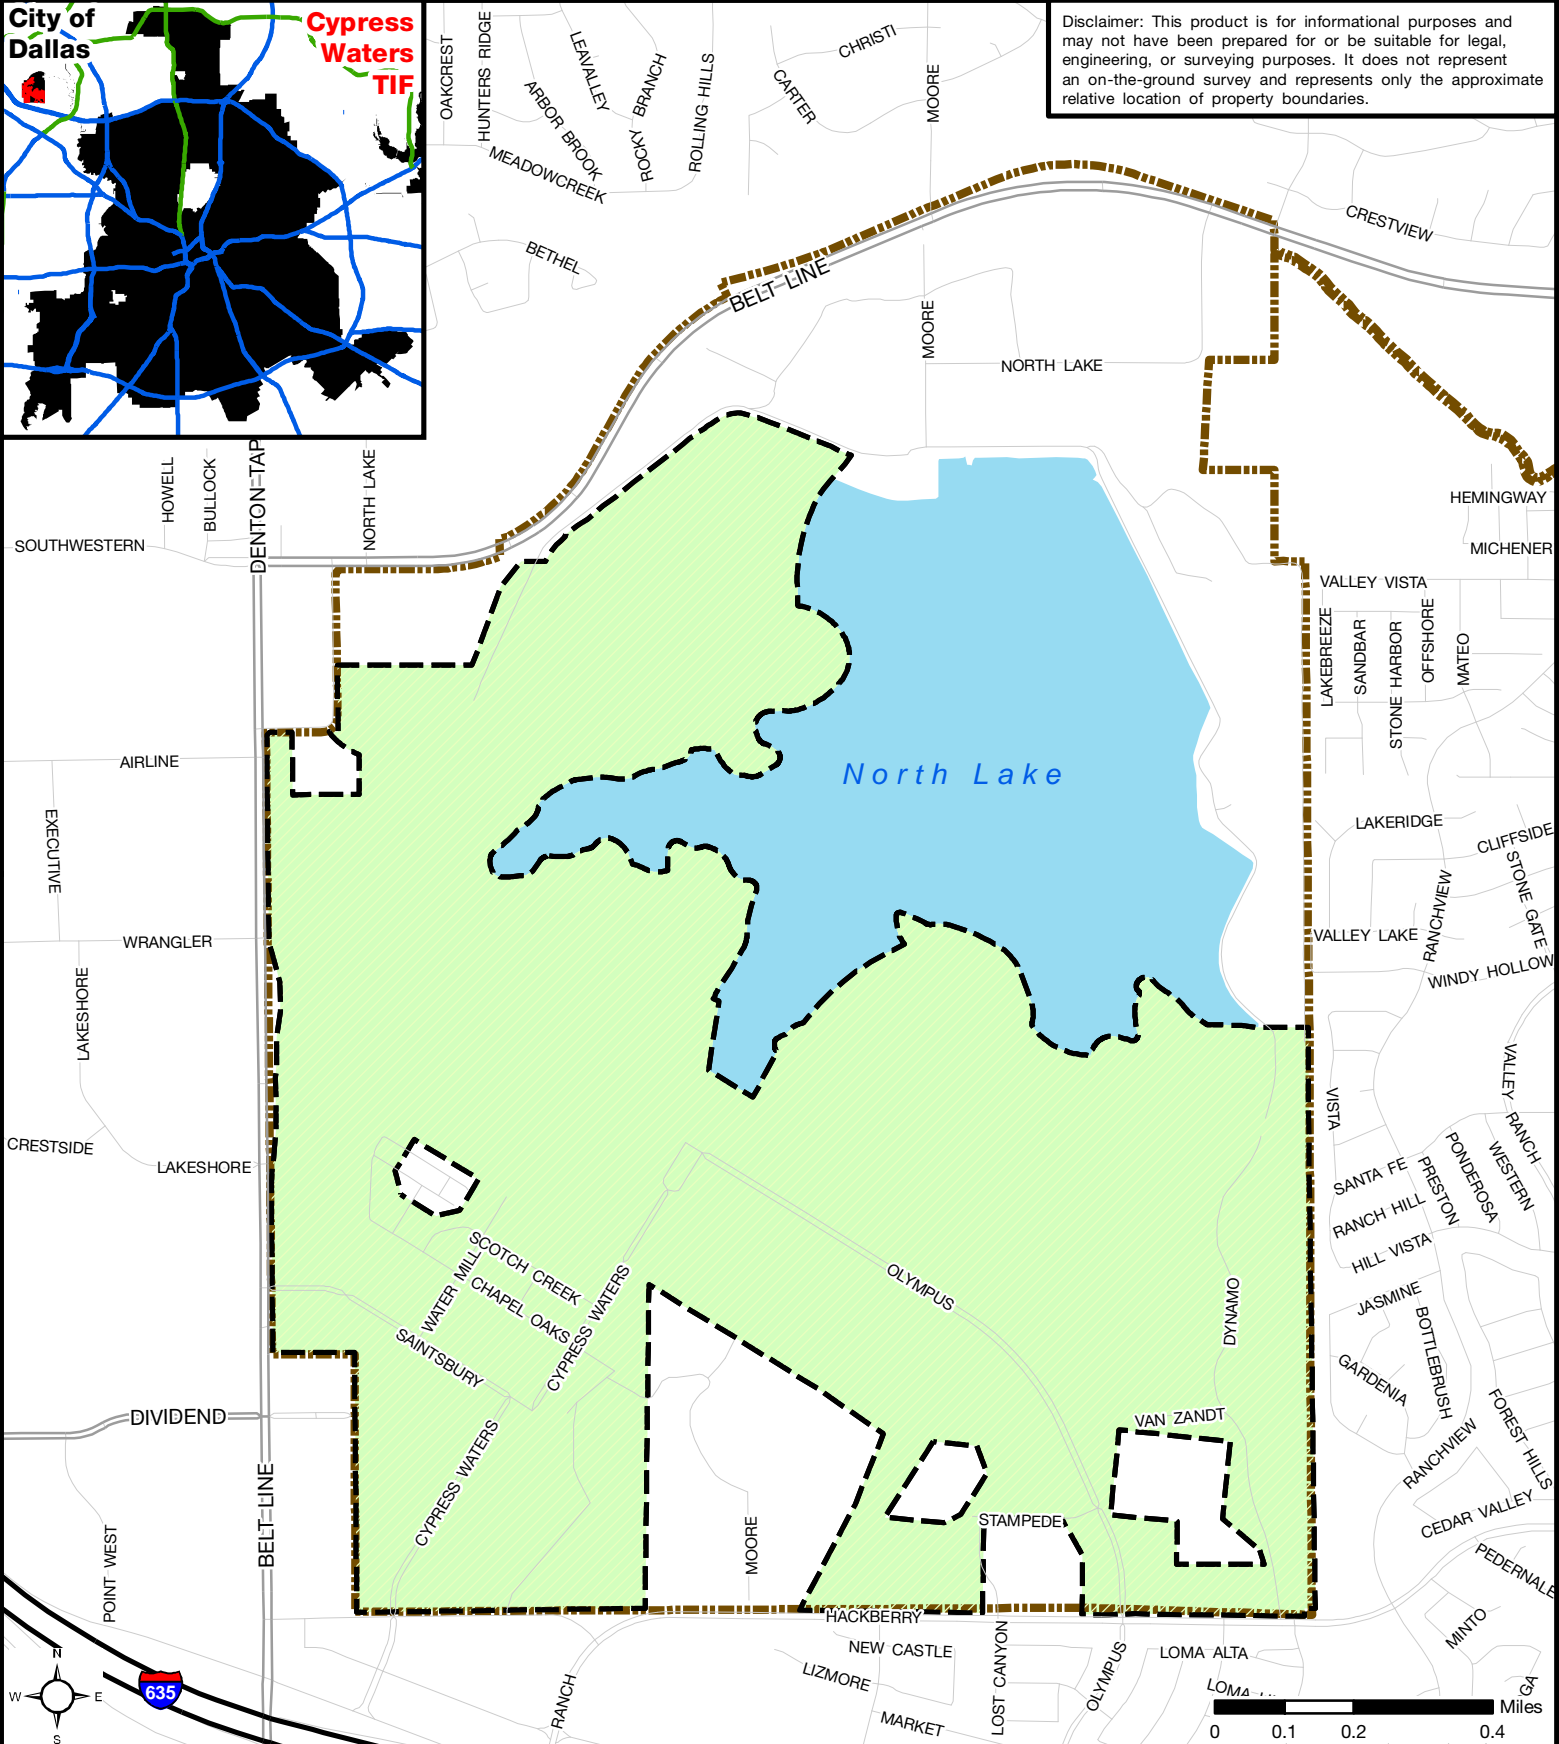

Cypress Waters TIF District

Cypress Waters TIF

Disclaimer: This product is for informational purposes and may not have been prepared for or be suitable for legal, engineering, or surveying purposes. It does not represent an on-the-ground survey and represents only the approximate relative location of property boundaries.

DALLAS ECONOMIC DEVELOPMENT
 Research & Information Division
 214.670.1685
 dallas-ecodev.org

Legend

- Cypress Waters TIF District
- North Lake
- Freeway
- Arterial
- Local Road
- City of Dallas