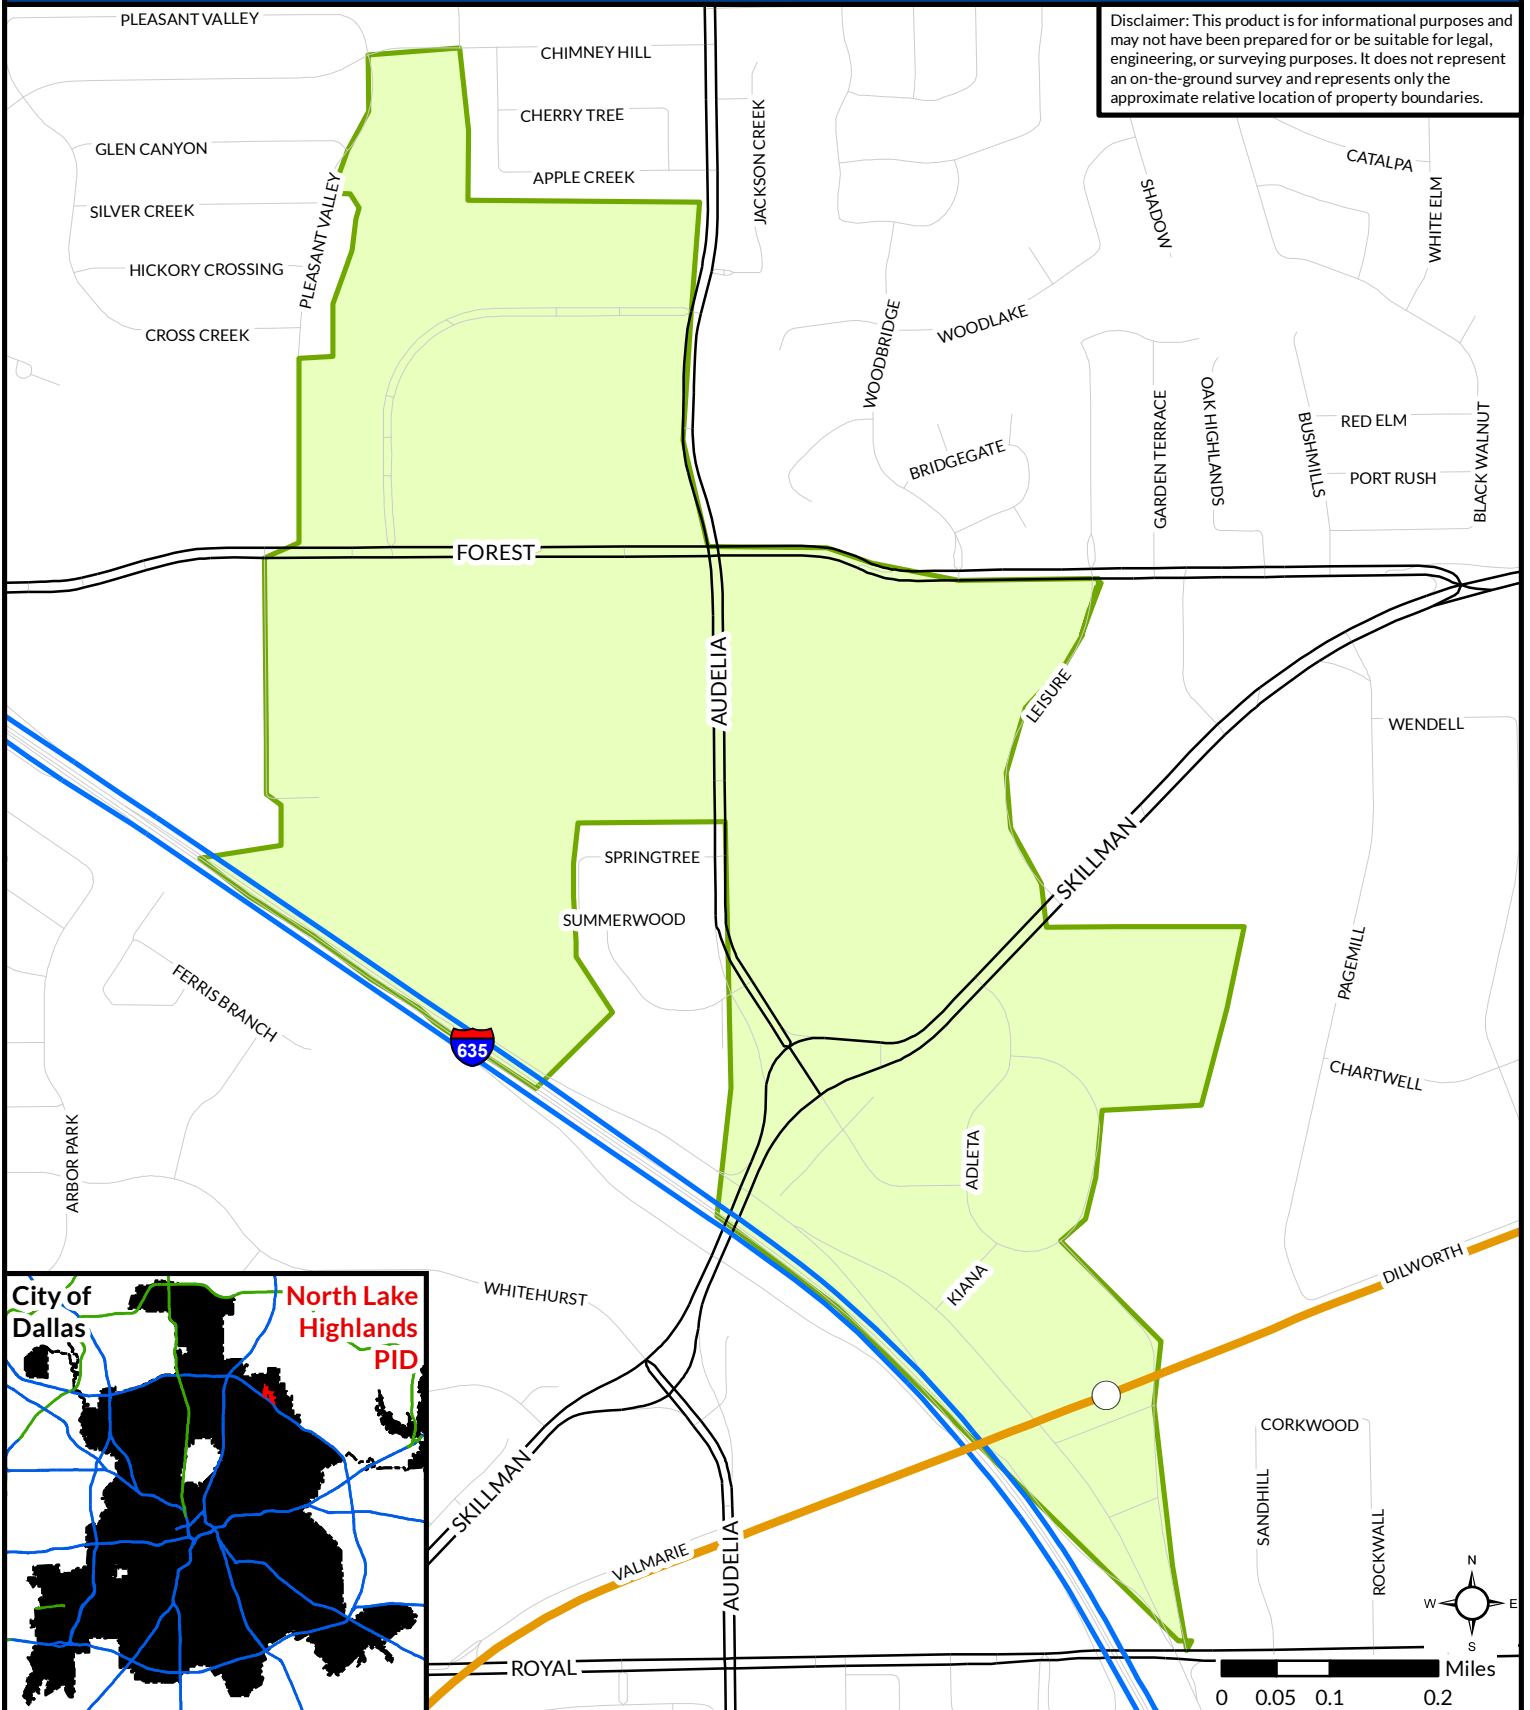

North Lake Highlands Public Improvement District

Disclaimer: This product is for informational purposes and may not have been prepared for or be suitable for legal, engineering, or surveying purposes. It does not represent an on-the-ground survey and represents only the approximate relative location of property boundaries.

Scale: 0 0.05 0.1 0.2 Miles

Source: City of Dallas, 2017