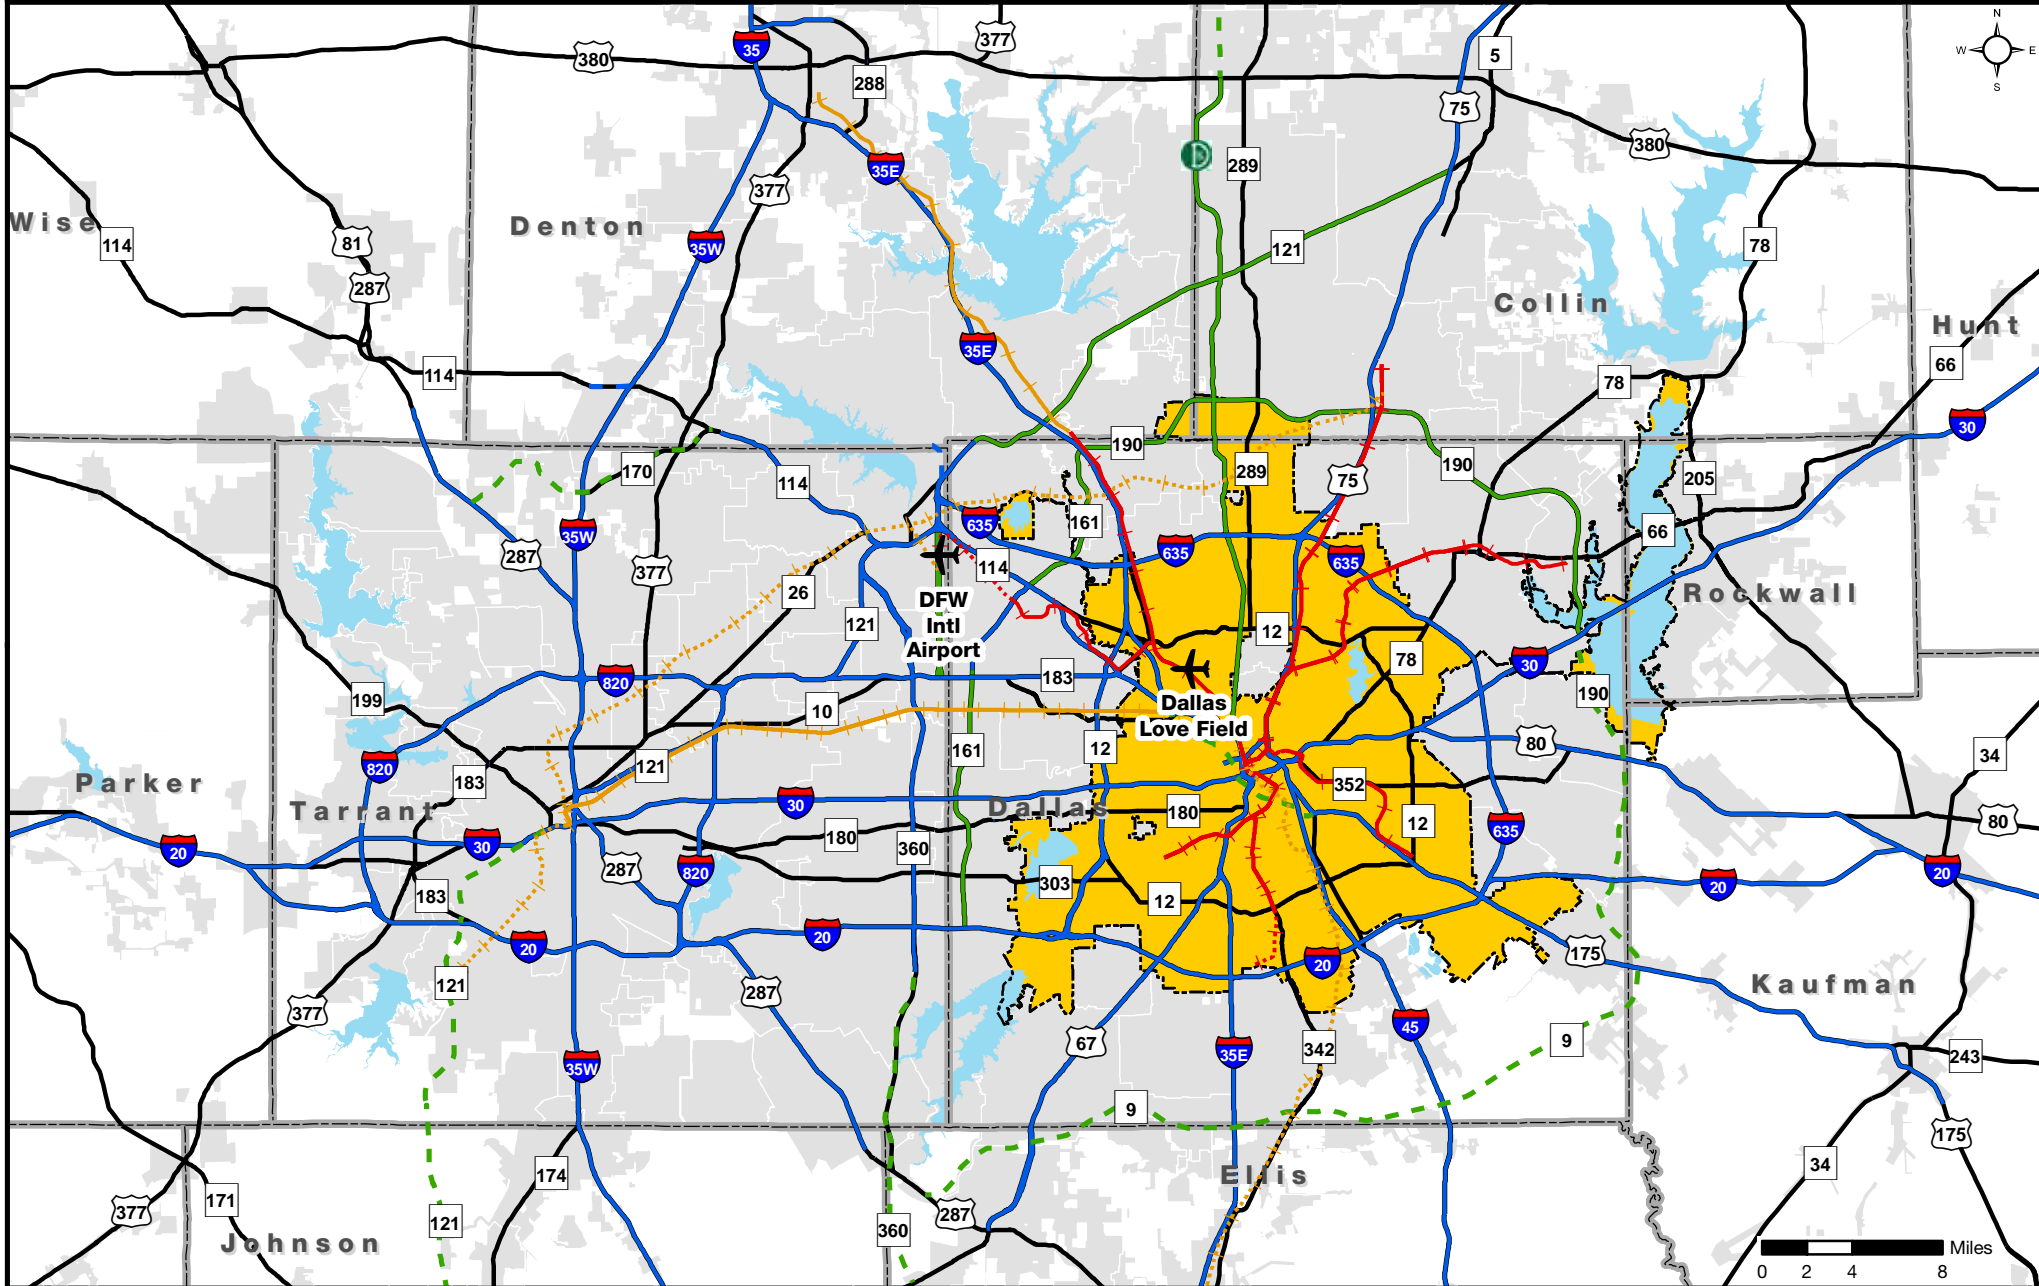

Dallas-Fort Worth Metroplex

**DALLAS
ECONOMIC
DEVELOPMENT**

Research & Information Division
214.670.1685
dallas-ecodev.org

Created 12.18.2009, Last Updated 9.11.2013 - DFW.TCG

Legend

- Commuter Rail - Existing
- Commuter Rail - Proposed

- Light Rail - Existing
- Light Rail - Under Construction

- Light Rail - Proposed
- Proposed Freeway
- Proposed Tollway
- Freeway

- Tollway
- Highway
- County
- Lake

- City of Dallas
- Incorporated Area

Source: Municipal Boundaries & Future Roadways - NCTCOG, 2012; All Other Data - City of Dallas, 2013