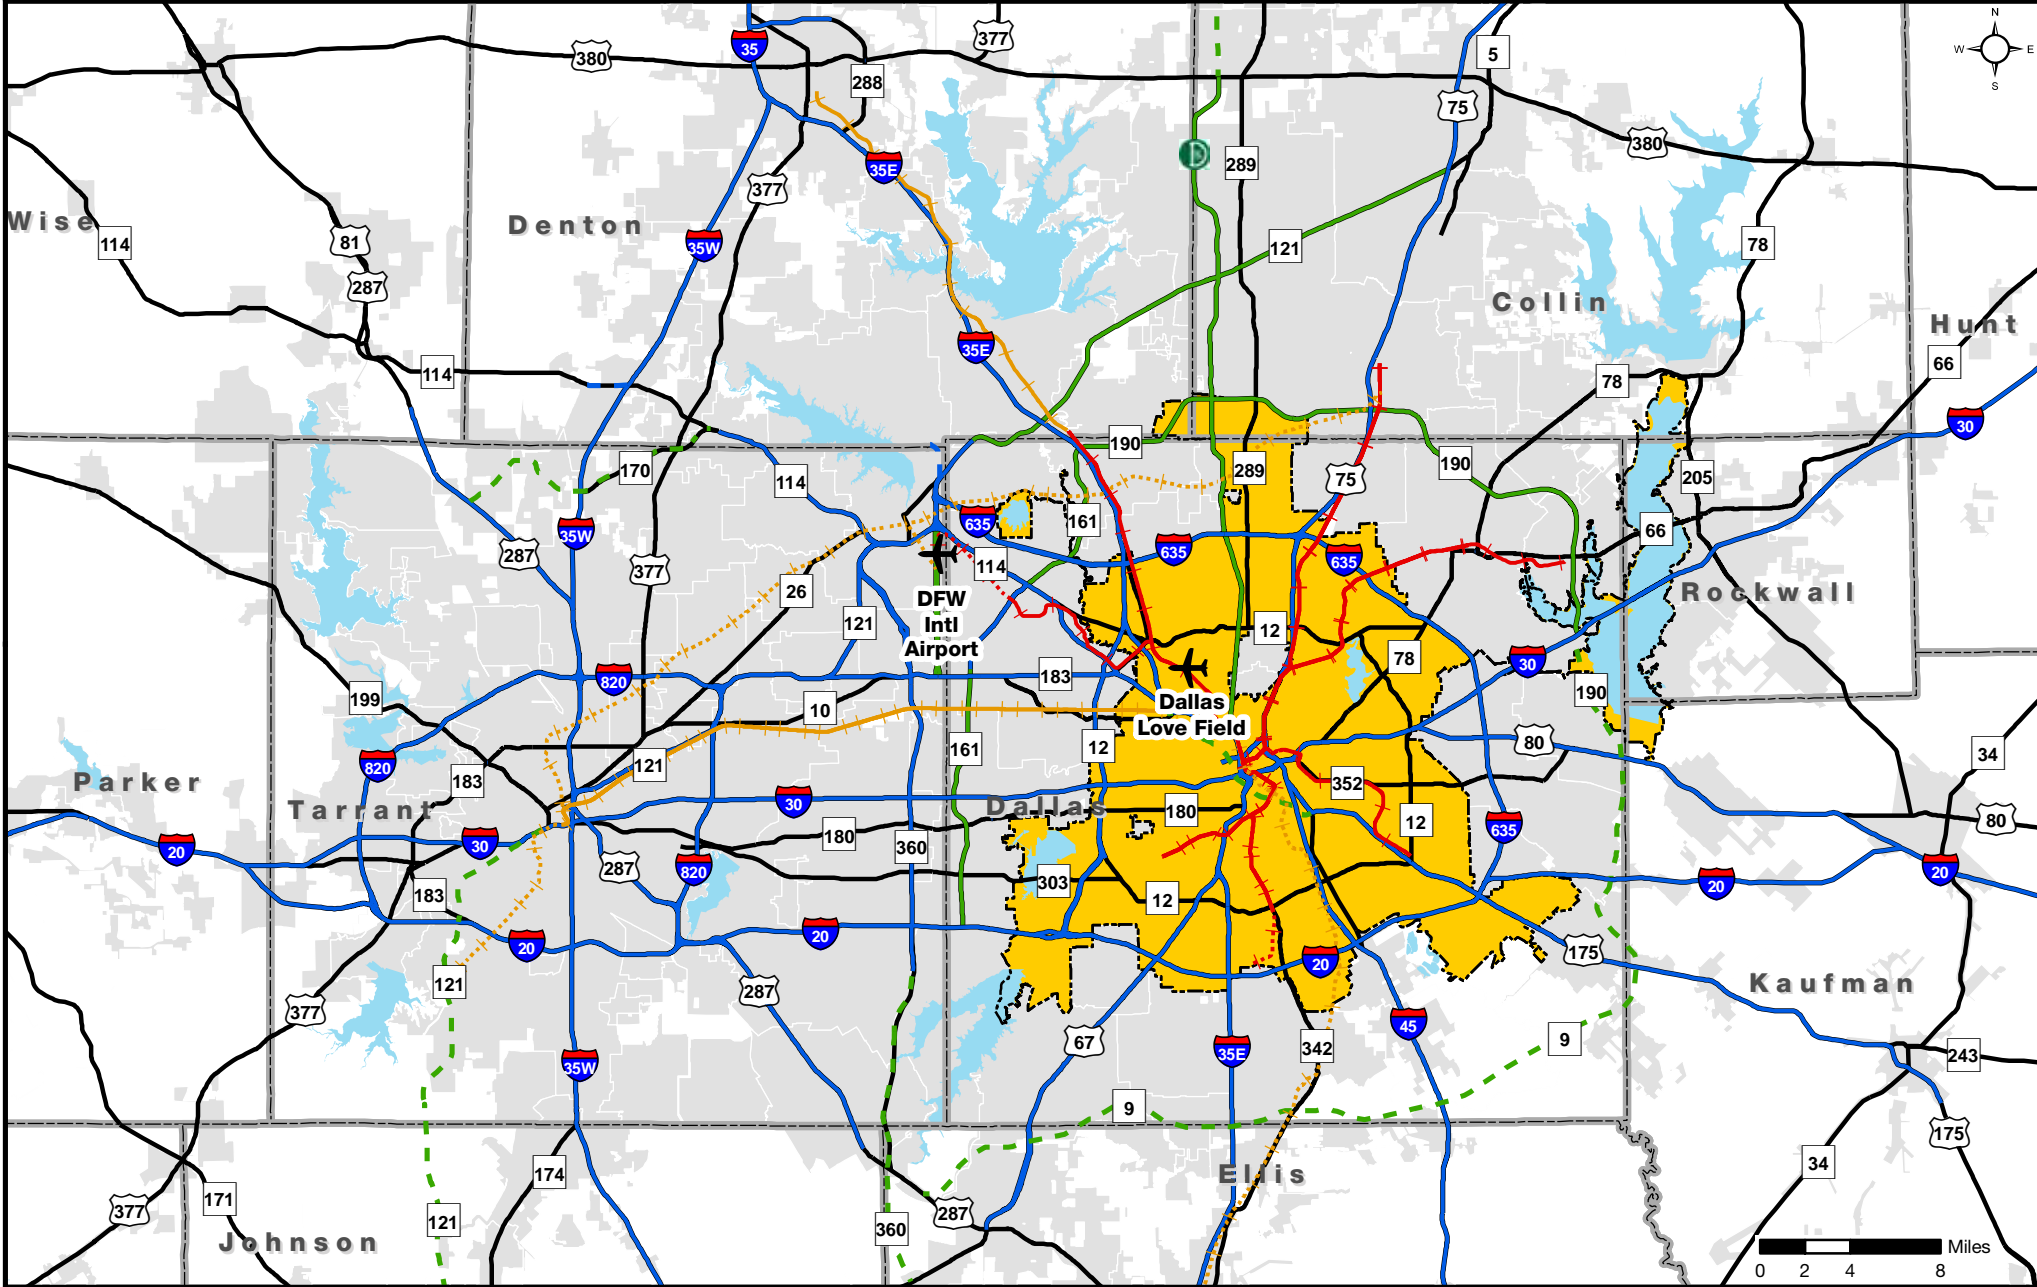

Dallas-Fort Worth Metroplex

**DALLAS
ECONOMIC
DEVELOPMENT**

Research & Information Division
214.670.1685
dallas-ecodev.org

Created 12.18.2009, Last Updated 9.11.2013 - DFW.TCG

Legend

- Commuter Rail - Existing
- Commuter Rail - Proposed
- Light Rail - Existing
- Light Rail - Under Construction

- Light Rail - Proposed
- Proposed Freeway
- Proposed Tollway
- Freeway

- Tollway
- Highway
- County
- Lake

- City of Dallas
- Incorporated Area

Source: Municipal Boundaries & Future Roadways - NCTCOG, 2012; All Other Data - City of Dallas, 2013