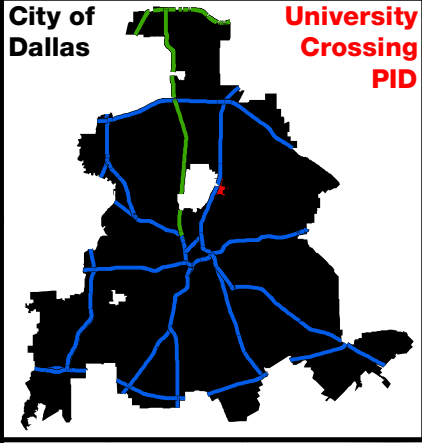

University Crossing Public Improvement District

Disclaimer: This product is for informational purposes and may not have been prepared for or be suitable for legal, engineering, or surveying purposes. It does not represent an on-the-ground survey and represents only the approximate relative location of property boundaries.

DALLAS ECONOMIC DEVELOPMENT
 Research & Information Division
 214.670.1685
 dallas-ecodev.org
 Created 6.19.2013 - PID_University.TCG

Legend

- University Crossing PID
- City of Dallas
- Rail Station
- DART Red Line
- DART Blue Line
- DART Orange Line
- Freeway or Tollway
- Arterial
- Local Road