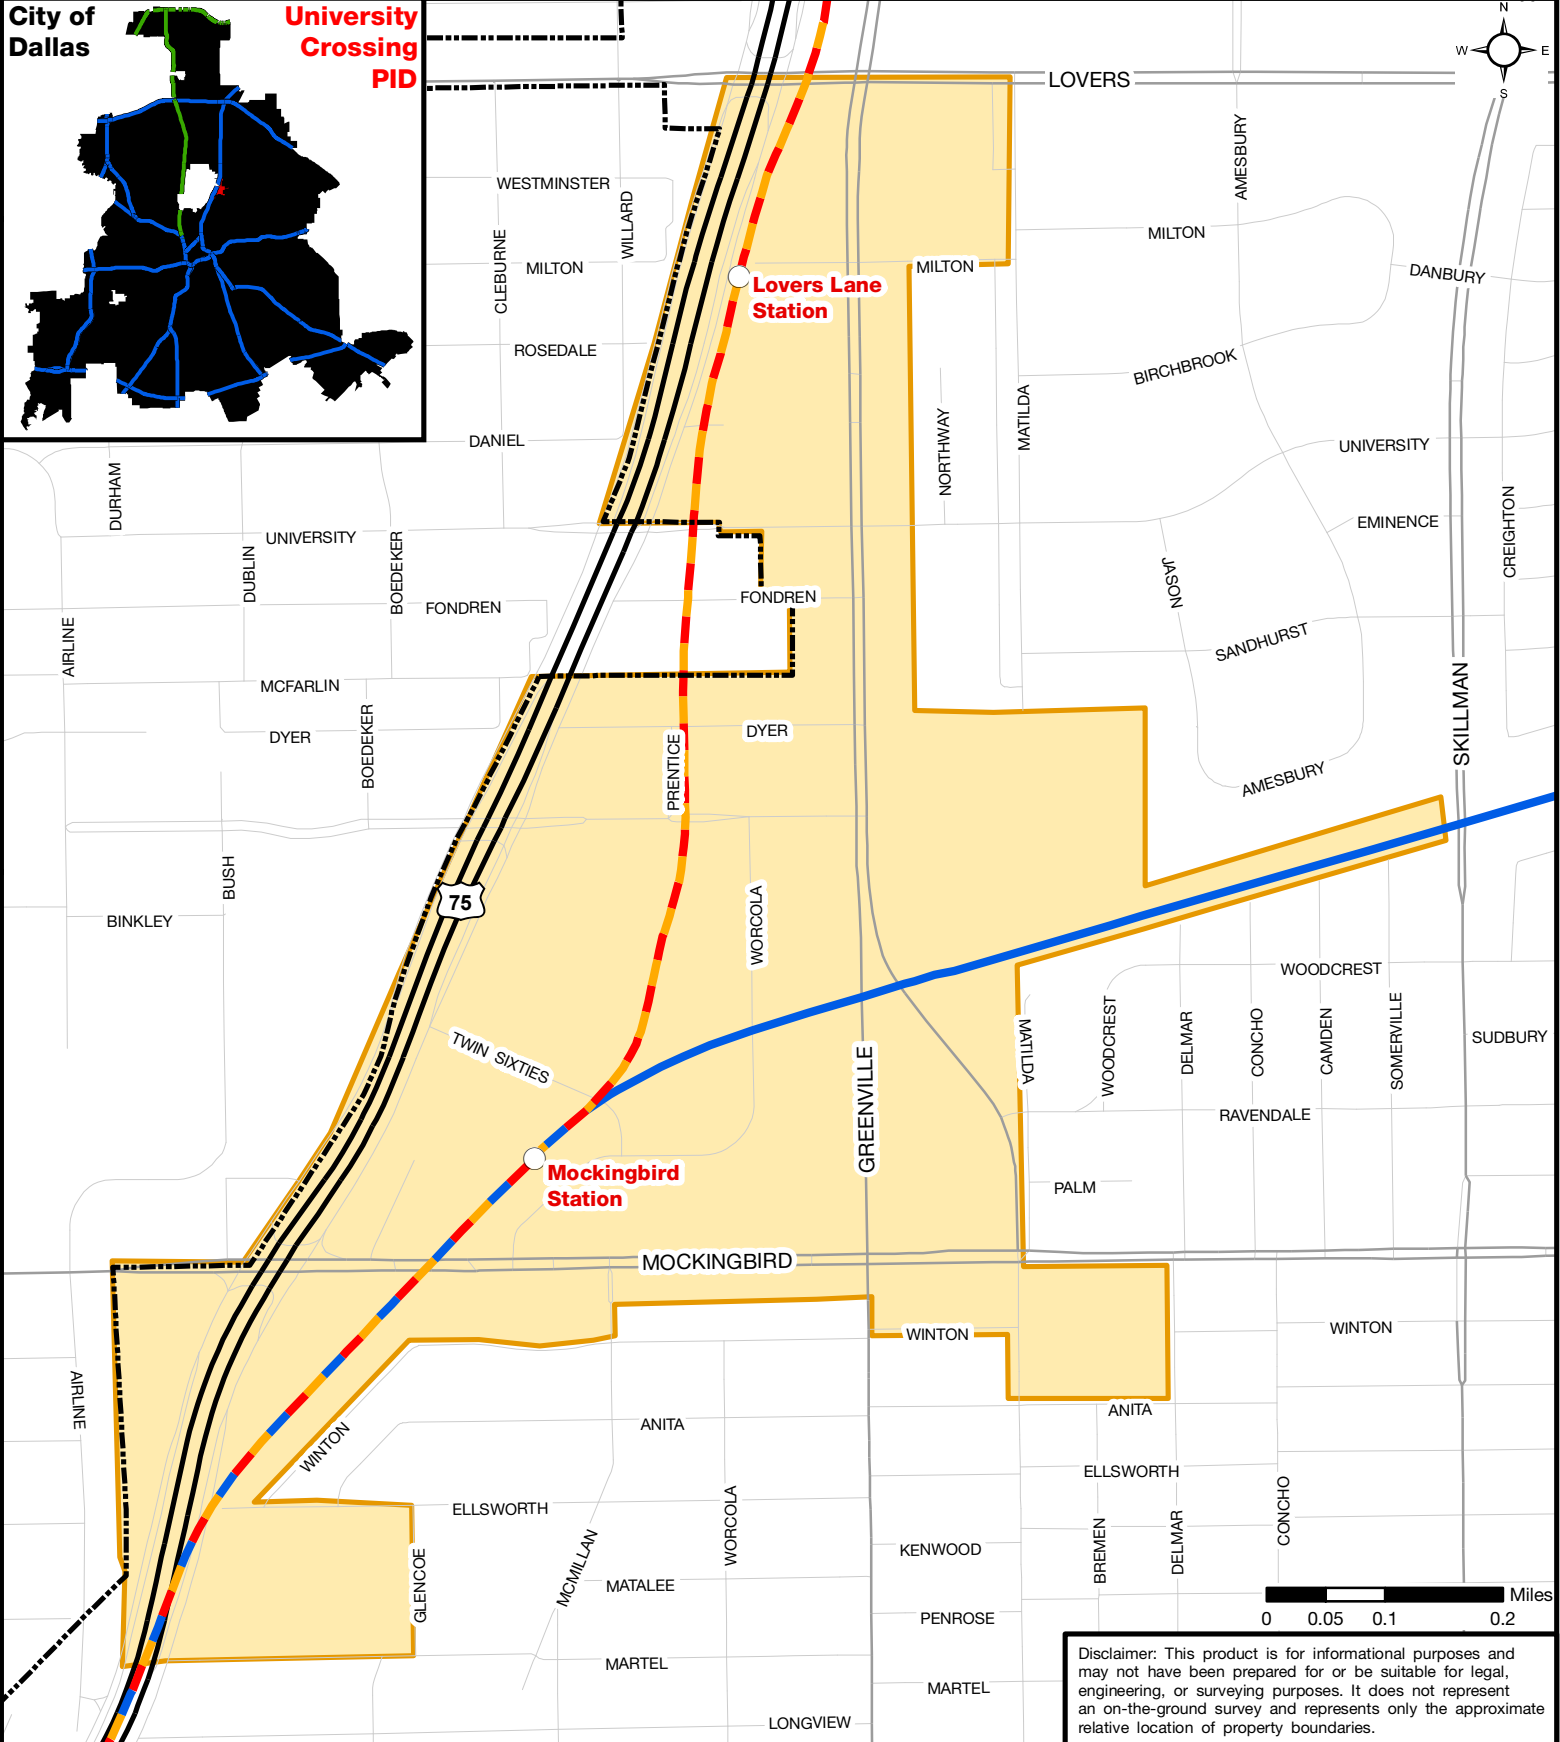

University Crossing Public Improvement District

Disclaimer: This product is for informational purposes and may not have been prepared for or be suitable for legal, engineering, or surveying purposes. It does not represent an on-the-ground survey and represents only the approximate relative location of property boundaries.

DALLAS ECONOMIC DEVELOPMENT
 Research & Information Division
 214.670.1685
 dallas-ecodev.org
 Created 6.19.2013 - PID_University.TCG

Legend

- University Crossing PID
- City of Dallas
- Rail Station
- DART Red Line
- DART Blue Line
- DART Orange Line
- Freeway or Tollway
- Arterial
- Local Road